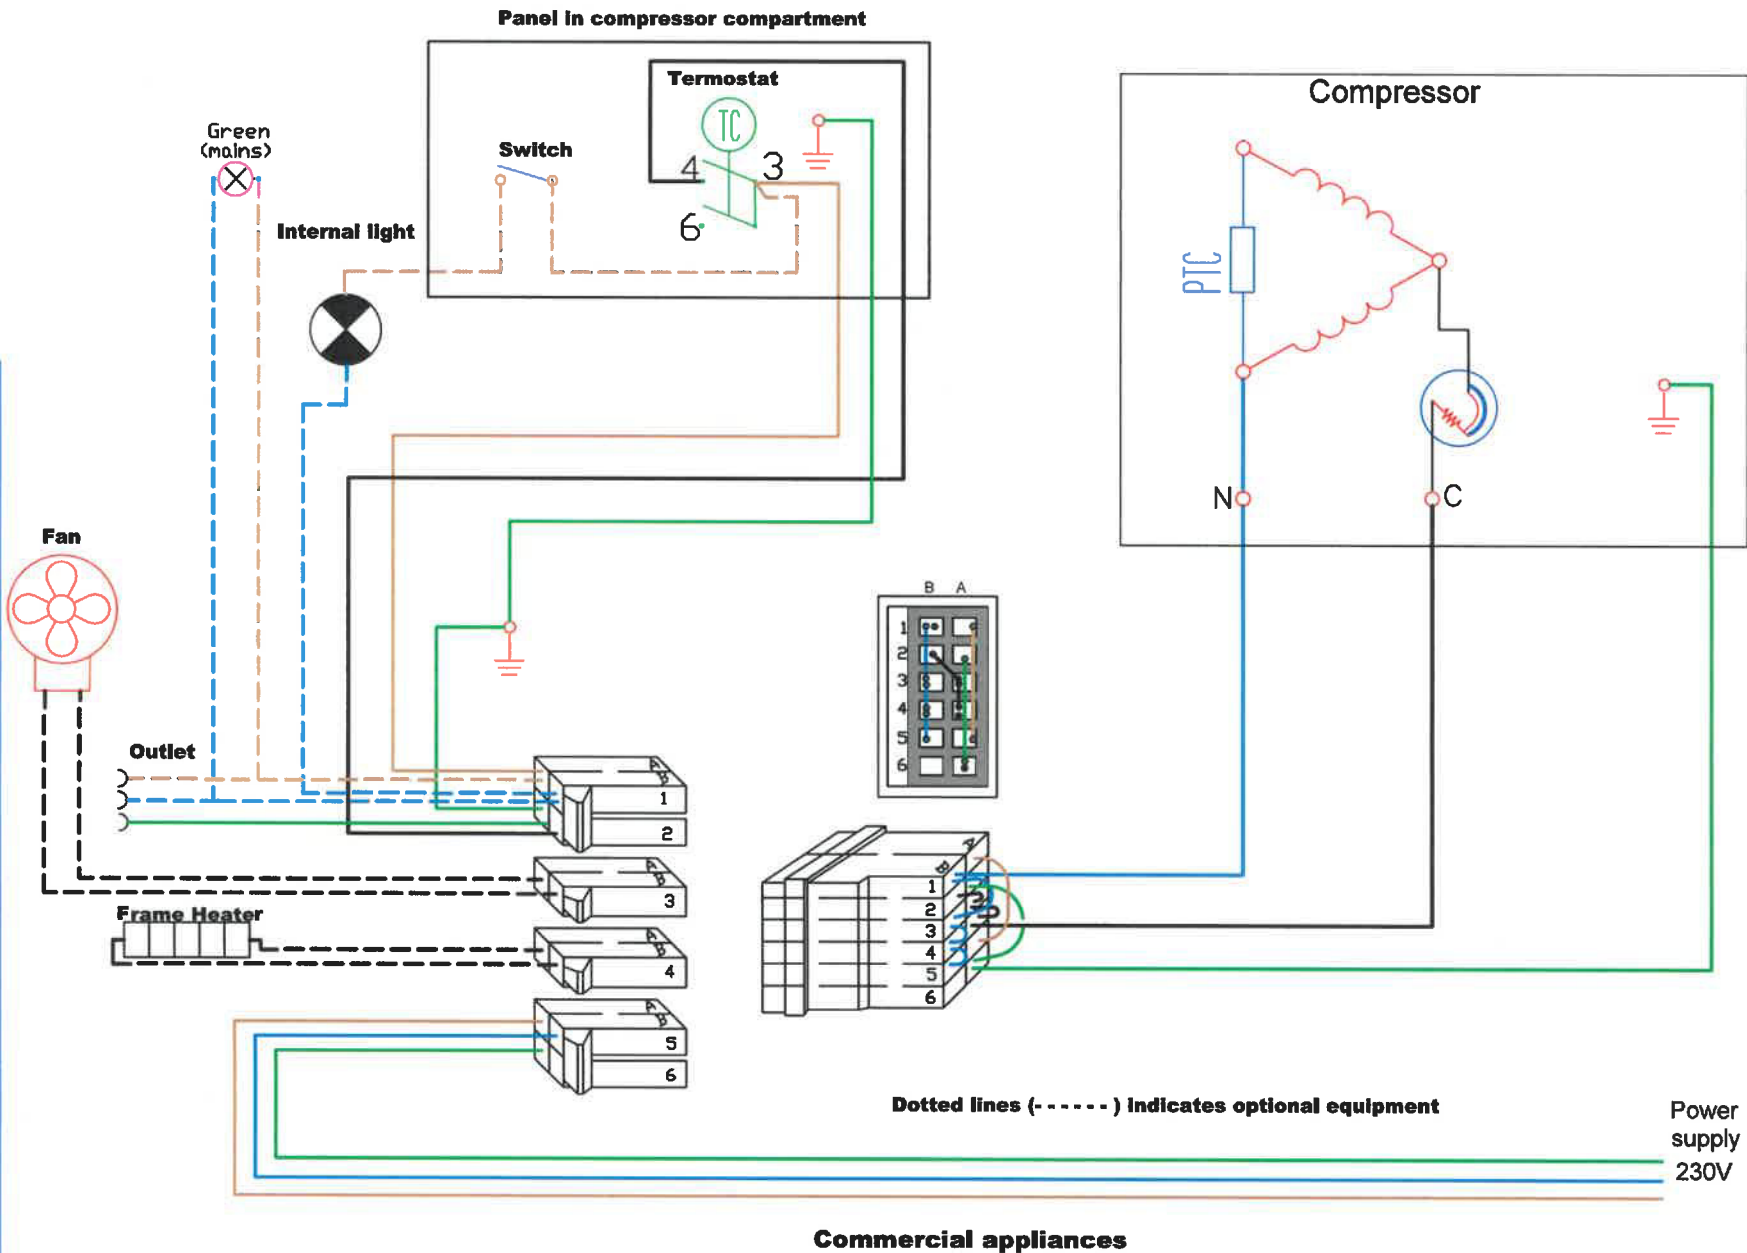

# Wiring diagram Commercial appliances with LST starting equipment

MF-130213	Tegnet af / Dato	Godkendt af / Dato	File name	Scale
			PDA TED0101	Ikke målfast
				Side 1/1

Wiring diagram Commercial appliances with LST startin equipment

Tegnings nr.: TED 0101-02