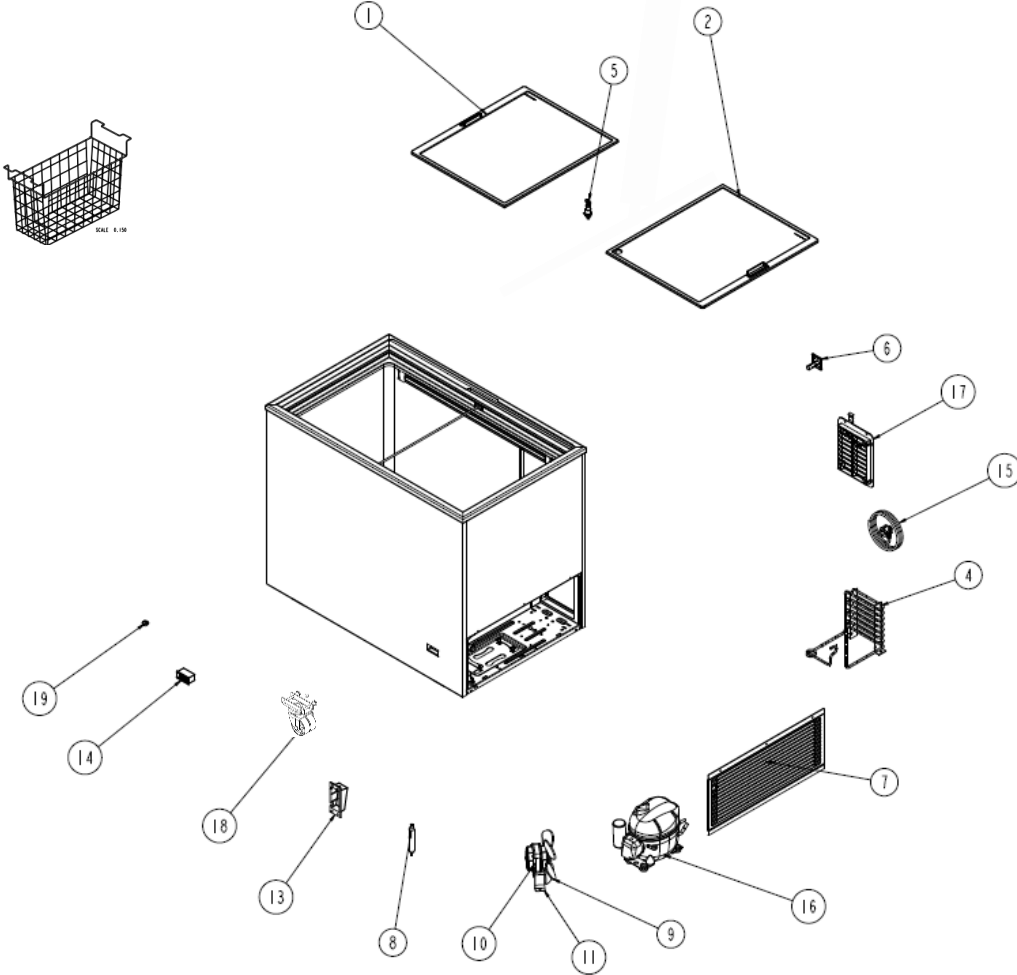

EXPLOSIONSZEICHNUNG

KBS Gastrotechnik GmbH – Schoßbergstraße 26 – 65201 Wiesbaden

PRODUCT PIC. NO. : **SSH24TK416**

CREATION DATE : **03.10.2024**

PRODUCT MODEL : **D200DFSG**

REFERENCE PRODUCT CODES : 30000000755 IPT_D200DFSGAC_ALCRCR25_KBS_D_EMT_AP_068

Çağrı Merkezi

444 0 789

This document belongs to Klimasan Klima San.ve Tic. A.Ş. This document can not be reproduced and its content can not be explained without permission.

PRODUCT PIC. NO. : **SSH24TK416** CREATION DATE : **03.10.2024**
PRODUCT MODEL : **D200DFSG**
REFERENCE PRODUCT CODES : 30000000755 IPT_D200DFSGAC_ALCRRCR25_KBS_D_EMT_AP_068

KLİMASAN SPARE PART PRICE LIST

NEW SAP CODE	DESCRIPTIONS	PRODUCT CODE	EXP. REF. NO
20000057589	COVER_BOTTOM_D200DFSG	30000000755	1
20000057571	COVER_TOP_S200DFSG	30000000755	2
10000005751	CONDENSER_SKIN	30000000755	4
10000032176	DRAIN_OUTER_PLUG	30000000755	6
10000030443	SHUTTER_SIDE	30000000755	7
10000004614	DRIER 17 GR.(4.9X2.2mm)_STOPPING TUBE	30000000755	8
10000006944	PROPELLER_ALUMINUM_200MM_34_DEGREE_WEIGUANG	30000000755	9
10000013421	FAN_AXIAL_CONDENSER	30000000755	10
10000014943	FAN_CONNECTING_FEET	30000000755	11
10000013226	THERMOSTAT_MECHANICAL	30000000755	14
10000009700	POWER_CORD_CABLE	30000000755	15
10000006006	COMPRESSOR_EMBRACO_EMT2130U_220_240V_50Hz_R290_Muht	30000000755	16
10000030444	SHUTTER_BACK	30000000755	17
10000021254	WHEEL_MOVABLE	30000000755	18 (1)
10000030407	PLASTIC_FEET_SUPPORT_DF_DFSG	30000000755	18 (2)
10000032129	DRAIN_INSIDE_PLUG	30000000755	19
20000049143	EVAPORATOR_SKIN	30000000755	-
10000032138	THERMOSTAT_BUTTON	30000000755	-
10000011463	THERMOMETER_ANALOGUE	30000000755	-
10000013570	BASKET_AF/AC	30000000755	-