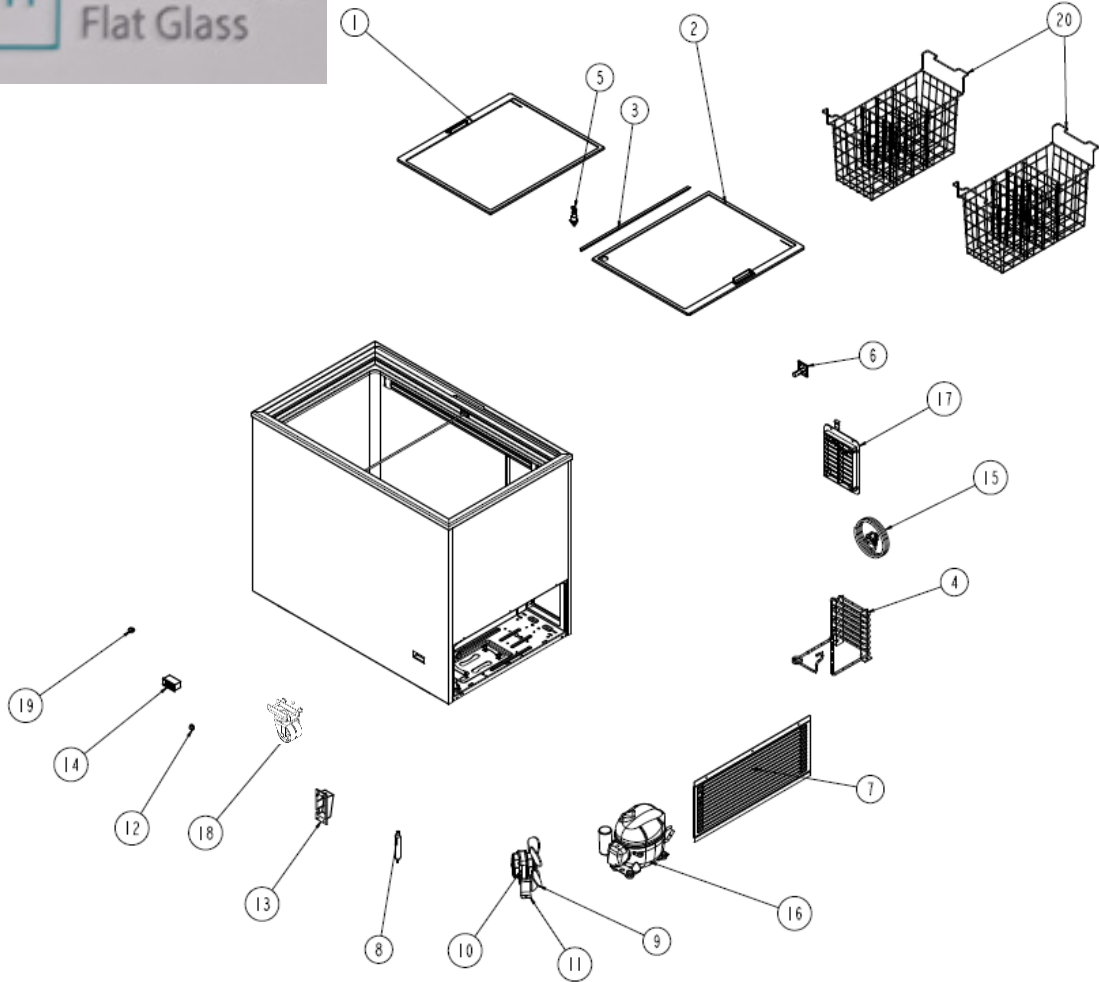

PRODUCT PIC. NO. : **SSH24TK409** CREATION DATE : **08.10.2024**
PRODUCT MODEL : **D500DFSG_FF**
REFERENCE PRODUCT CODES : 30000032306 - D500DFSG_FF_R25_KBS_D_CLASS_NUS_R290_23

FF Flat Cabinet
Flat Glass

Klimasan After Sales Service Department

You can contact with After Sales Department by servis@klimasan.com.tr. Klimasan reserves the right to change information about all spare parts in this documents. Hardcopy document may not be up to date. Responsibility, arising from the use of this information, belongs to the user.