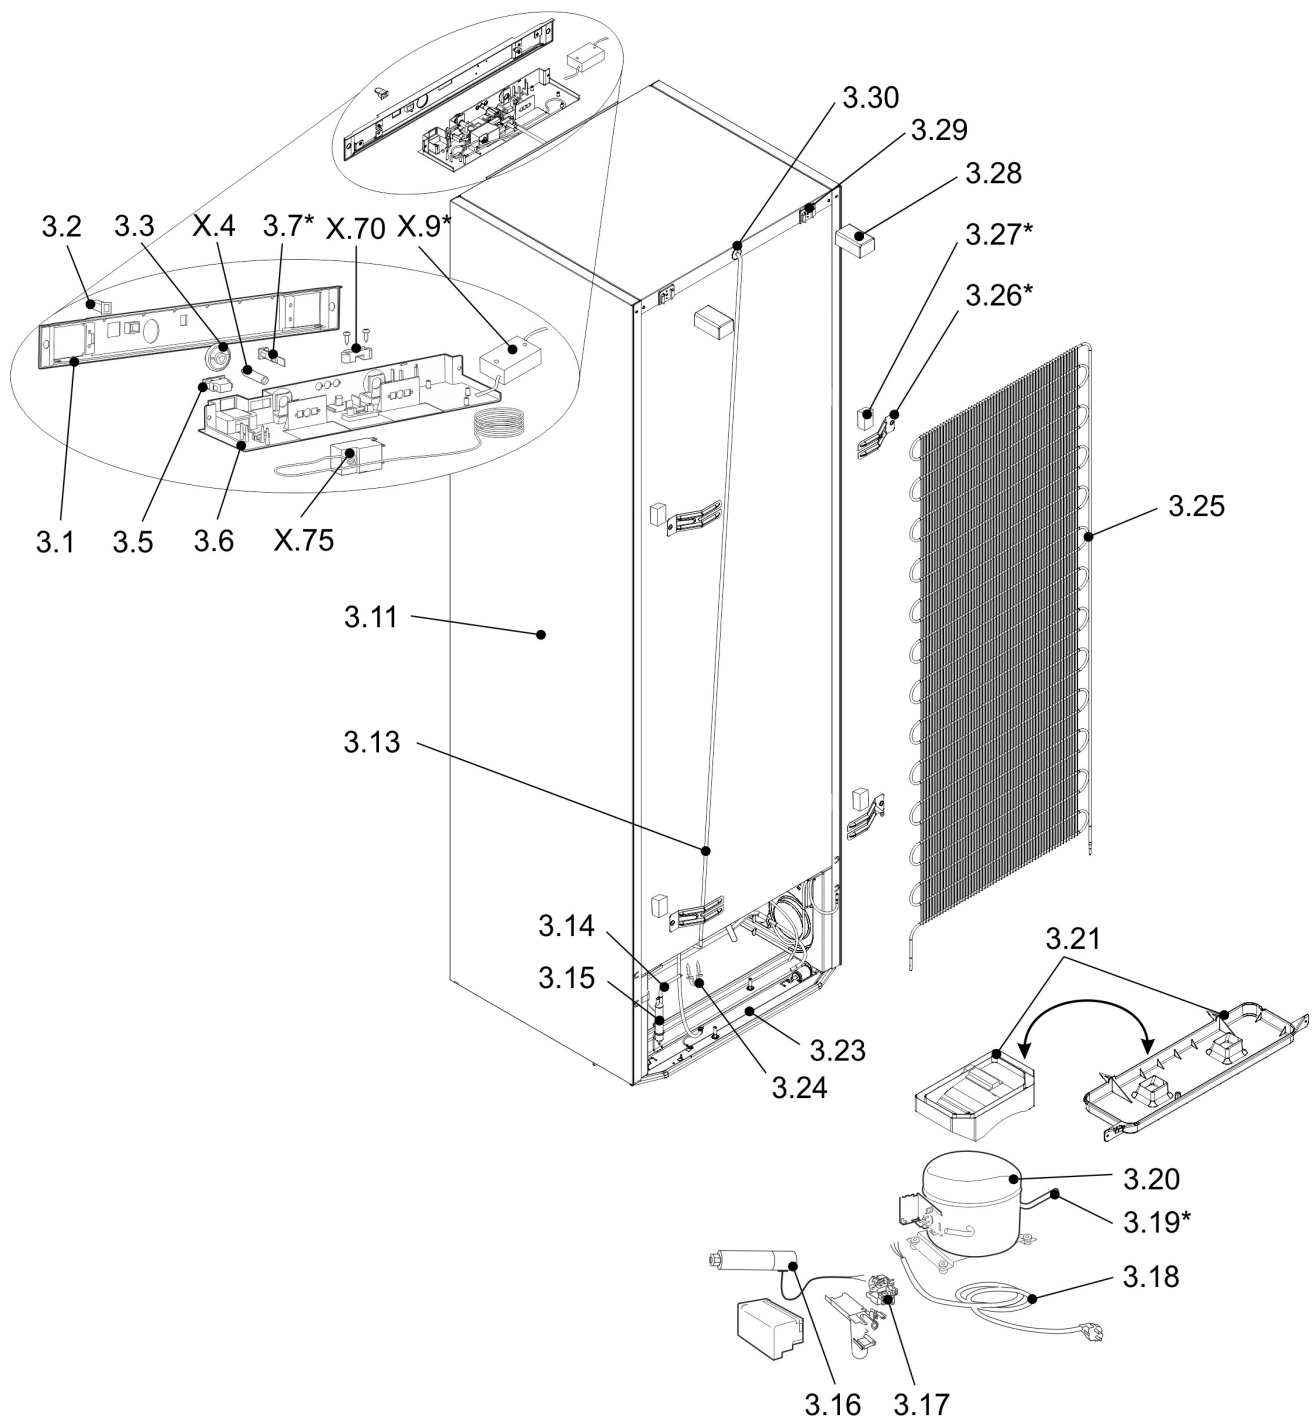

*If applicable
(Jei taikoma)
(Если применяется)

**Alternative
(Alternatyva)
(Альтернатива)

***Amount varies
(Vairius kiekis)
(разное количество)

List of details

Item mark	Product code	Title
X.4	D206103	Axle
X.40	M120254-00-1Ij1	Bracket
X.41	M206104-00	Axle
X.44	D710019-J	Washer
X.54	D322086-J	Plug
X.70	D140117-O1	Clip
X.75	V420084	Thermostat
1.1	V054151-L2	Shelf
1.5	V054152-L2	Shelf
1.35	D404026-00	Cover of LED plate
1.36	S571055	LED mouting plate
1.37	D315215-J	Cover
1.38	D315214-00-J1	Cover
1.39	D155325	Spacer
1.46	D155327-J	Spacer
1.47	M120267-00-5IY1	Bracket
1.48	M206106-00	Axle
1.49	V043041-00-J1	Support
1.50	D315266-J	Bottom cover
1.51	D315261-J	Cover
2.9	V372111-09-J1	Gasket
2.10	D315221-00-J	Cover
2.11	D315221-01-J	Cover
2.12	D269088-J	Insert
2.15	V320261-10-JJF Q	Door
2.19	M253141	Handle
2.21	40081150.0350	Screw
3.1	V060443-J1-KB	Decorative panel
3.2	D315238-J	Cover
3.3	D253123JSN01	Knob of thermostat
3.5	S229066	Light switch