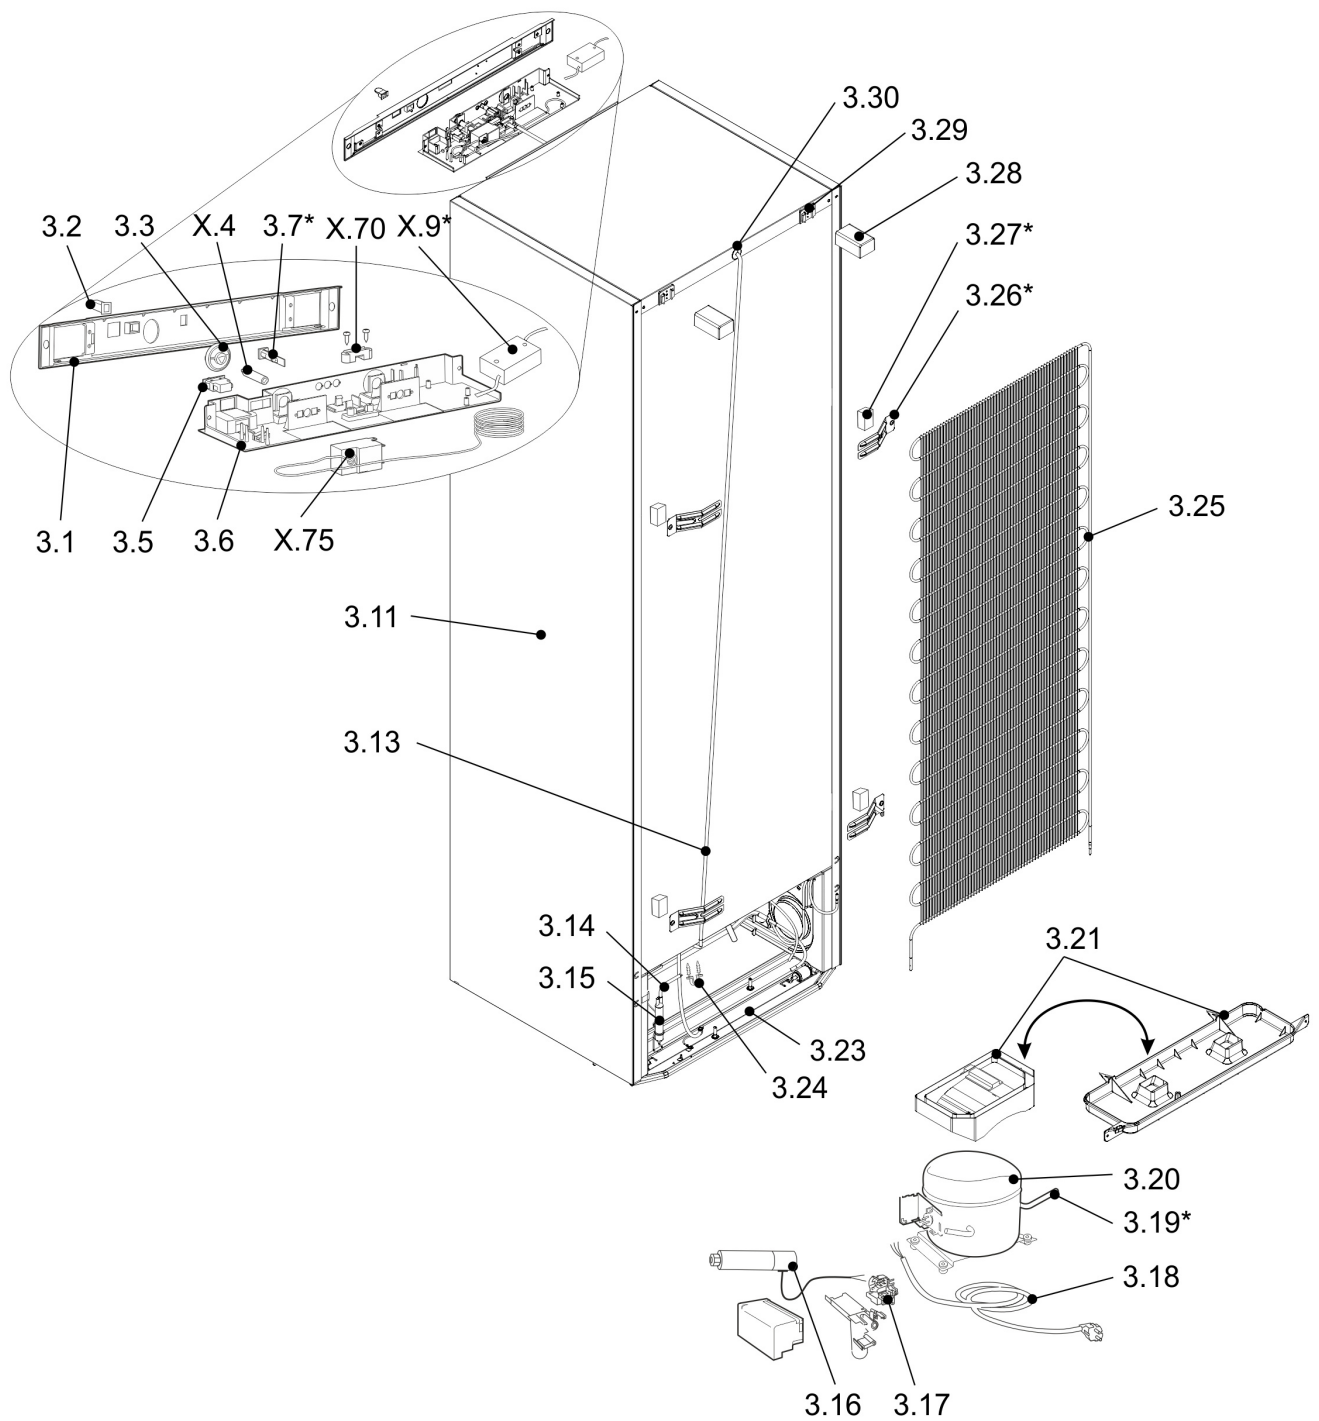

*If applicable
(Jei taikoma)
(Если применяется)

**Alternative
(Alternatyva)
(Альтернатива)

***Amount varies
(Vairius kiekis)
(разное количество)

List of details

Item mark	Product code	Title
X.4	D206103	Axle
X.40	M120254-00-1IP11	Bracket
X.41	M206104-00	Axle
X.44	D710019-P11	Washer
X.54	D322086-P11	Plug
X.70	D140117-O1	Clip
X.75	V420084	Thermostat
1.1	V054151-L2	Shelf
1.5	V054152-L2	Shelf
1.35	D404026-00	Cover of LED plate
1.36	S571055	LED mouting plate
1.37	D315215-00-P11	Cover
1.38	D315214-00-P11	Cover
1.39	D155325	Spacer
1.46	D155327-P11	Spacer
1.47	M120267-00-5IY1	Bracket
1.48	M206106-00	Axle
1.49	V043041-00-J1	Support
1.50	D315266-00-P11	Bottom cover
1.51	D315261-P11	Cover
2.9	V372111-09-J1	Gasket
2.10	D315221-00-P11	Cover
2.11	D315221-01-P11	Cover
2.12	D269088-P11	Insert
2.15	V320261-10-EPF Q-P11	Door
2.19	M253141	Handle
2.21	40081150.0350	Screw
3.1	V060438-P11-KB	Decorative panel
3.2	D315238-P11	Cover
3.3	D253123P11SN01	Knob of thermostat
3.5	S229066	Light switch