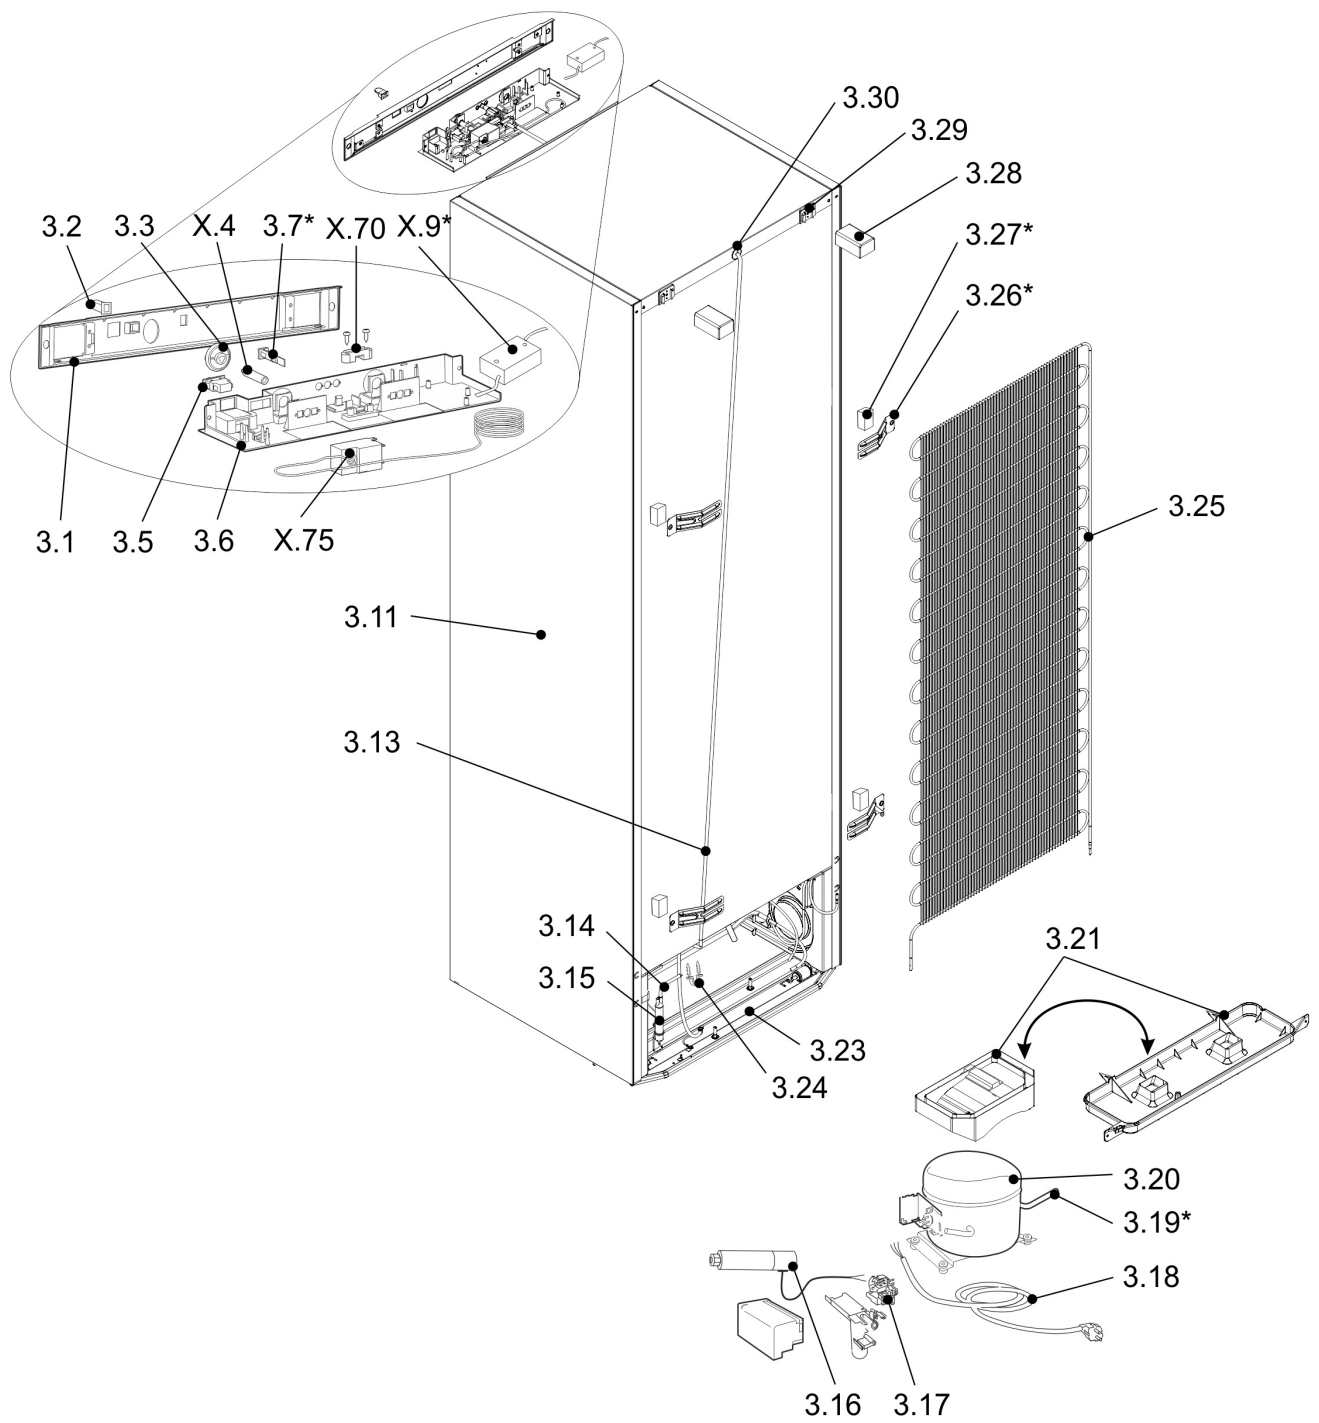

*If applicable
(Jei taikoma)
(Если применяется)

**Alternative
(Alternatyva)
(Альтернатива)

***Amount varies
(Vairus kiekis)
(разное количество)

List of details

Item mark	Product code	Title
X.4	D206103	Axle
X.40	M120254-00-1I01	Bracket
X.41	M206104-00	Axle
X.44	D710019-O	Washer
X.54	D322086-O	Plug
X.70	D140117-01	Clip
X.75	V420084	Thermostat
1.1	V054151-L2	Shelf
1.5	V054152-L2	Shelf
1.35	D404026-00	Cover of LED plate
1.36	S571055	LED mouting plate
1.37	D315215-O	Cover
1.38	D315214-00-O	Cover
1.39	D155325	Spacer
1.46	D155327-O	Spacer
1.47	M120267-00-5IY1	Bracket
1.48	M206106-00	Axle
1.49	V043041-00-J1	Support
1.50	D315266-O	Bottom cover
1.51	D315261-O	Cover
2.9	V372111-09	Gasket
2.10	D315221-00-O	Cover
2.11	D315221-01-O	Cover
2.12	D269088-O	Insert
2.15	V320261-10-OOF Q-05	Door
2.19	M253141	Handle
2.21	40081150.0350	Screw
3.1	V060437-01-KB	Decorative panel
3.2	D315238-O	Cover
3.3	D253123OSN01	Knob of thermostat
3.5	S229066	Light switch