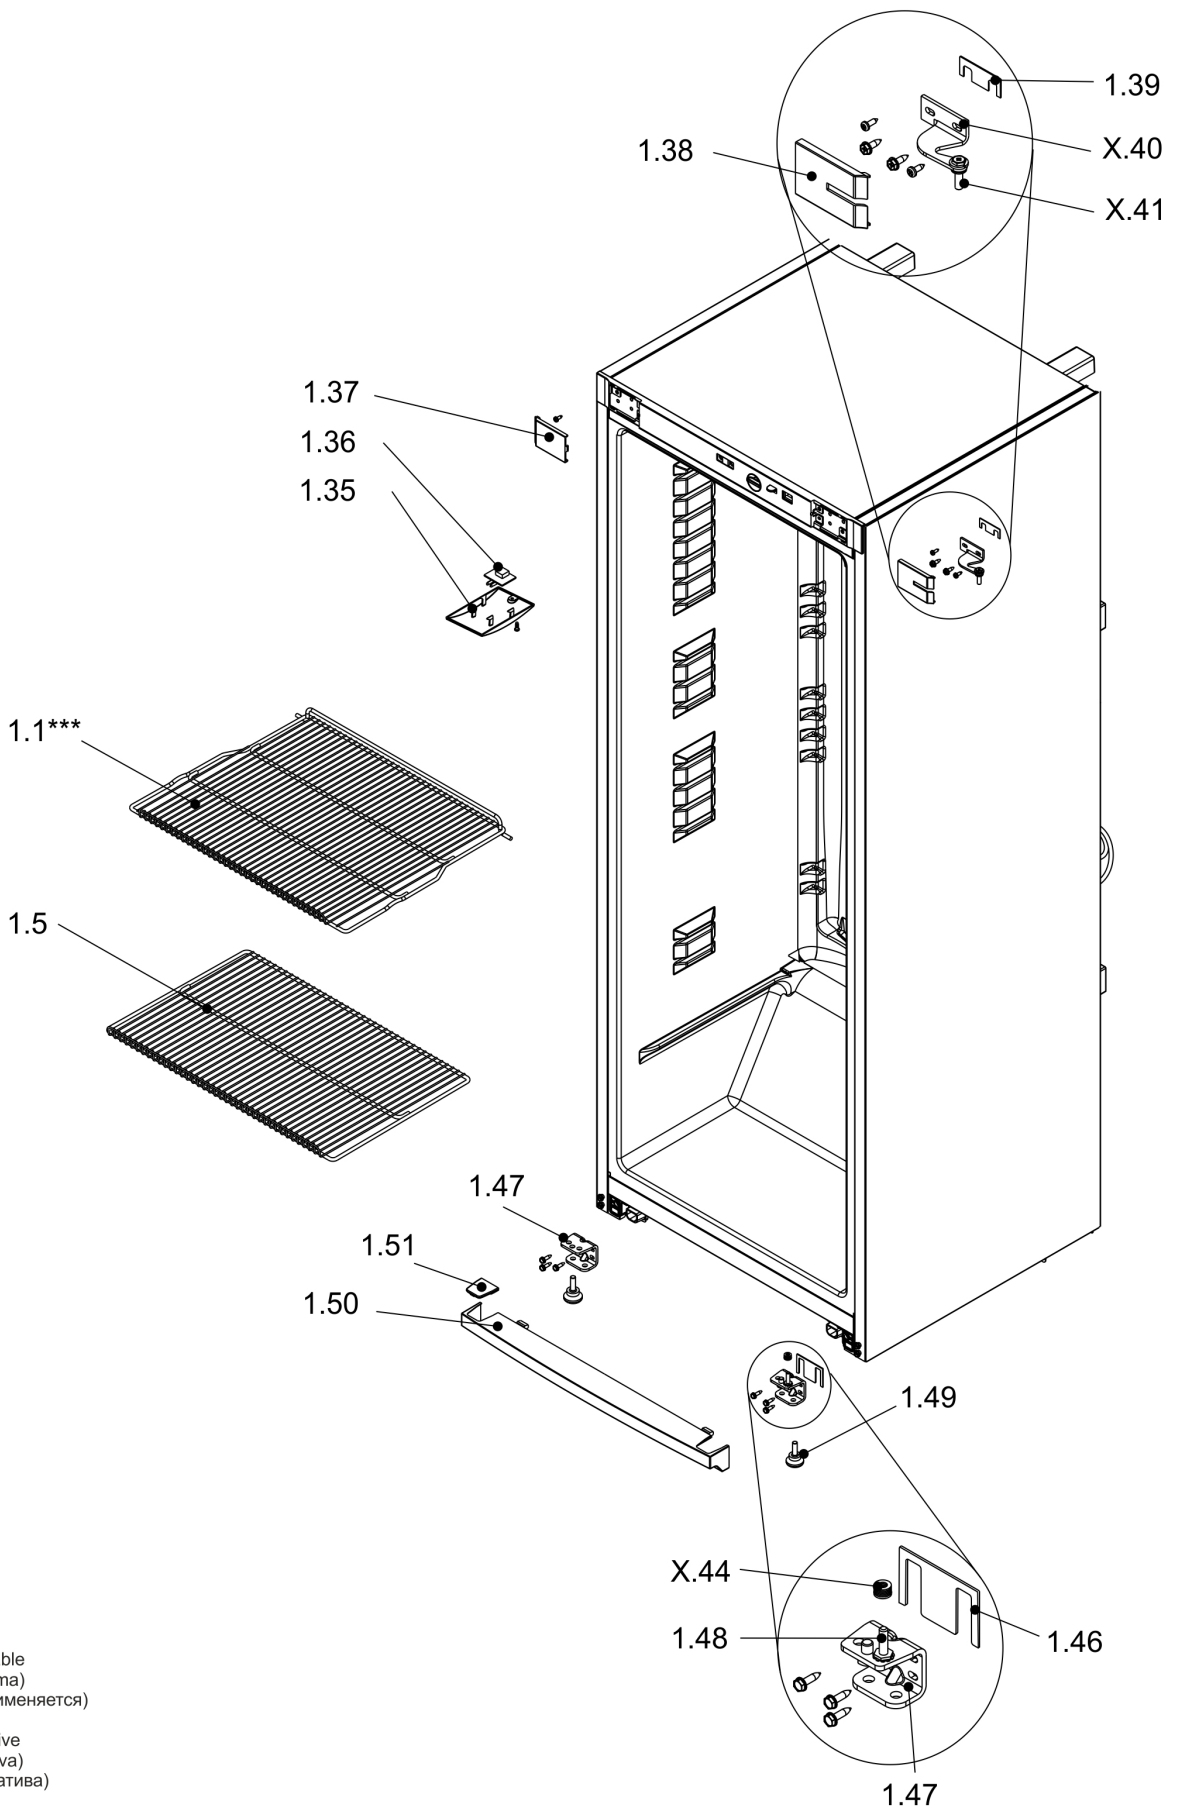

*If applicable
(Jei taikoma)
(Если применяется)

**Alternative
(Alternatyva)
(Альтернатива)

***Amount varies
(Įvairus kiekius)
(разное количество)