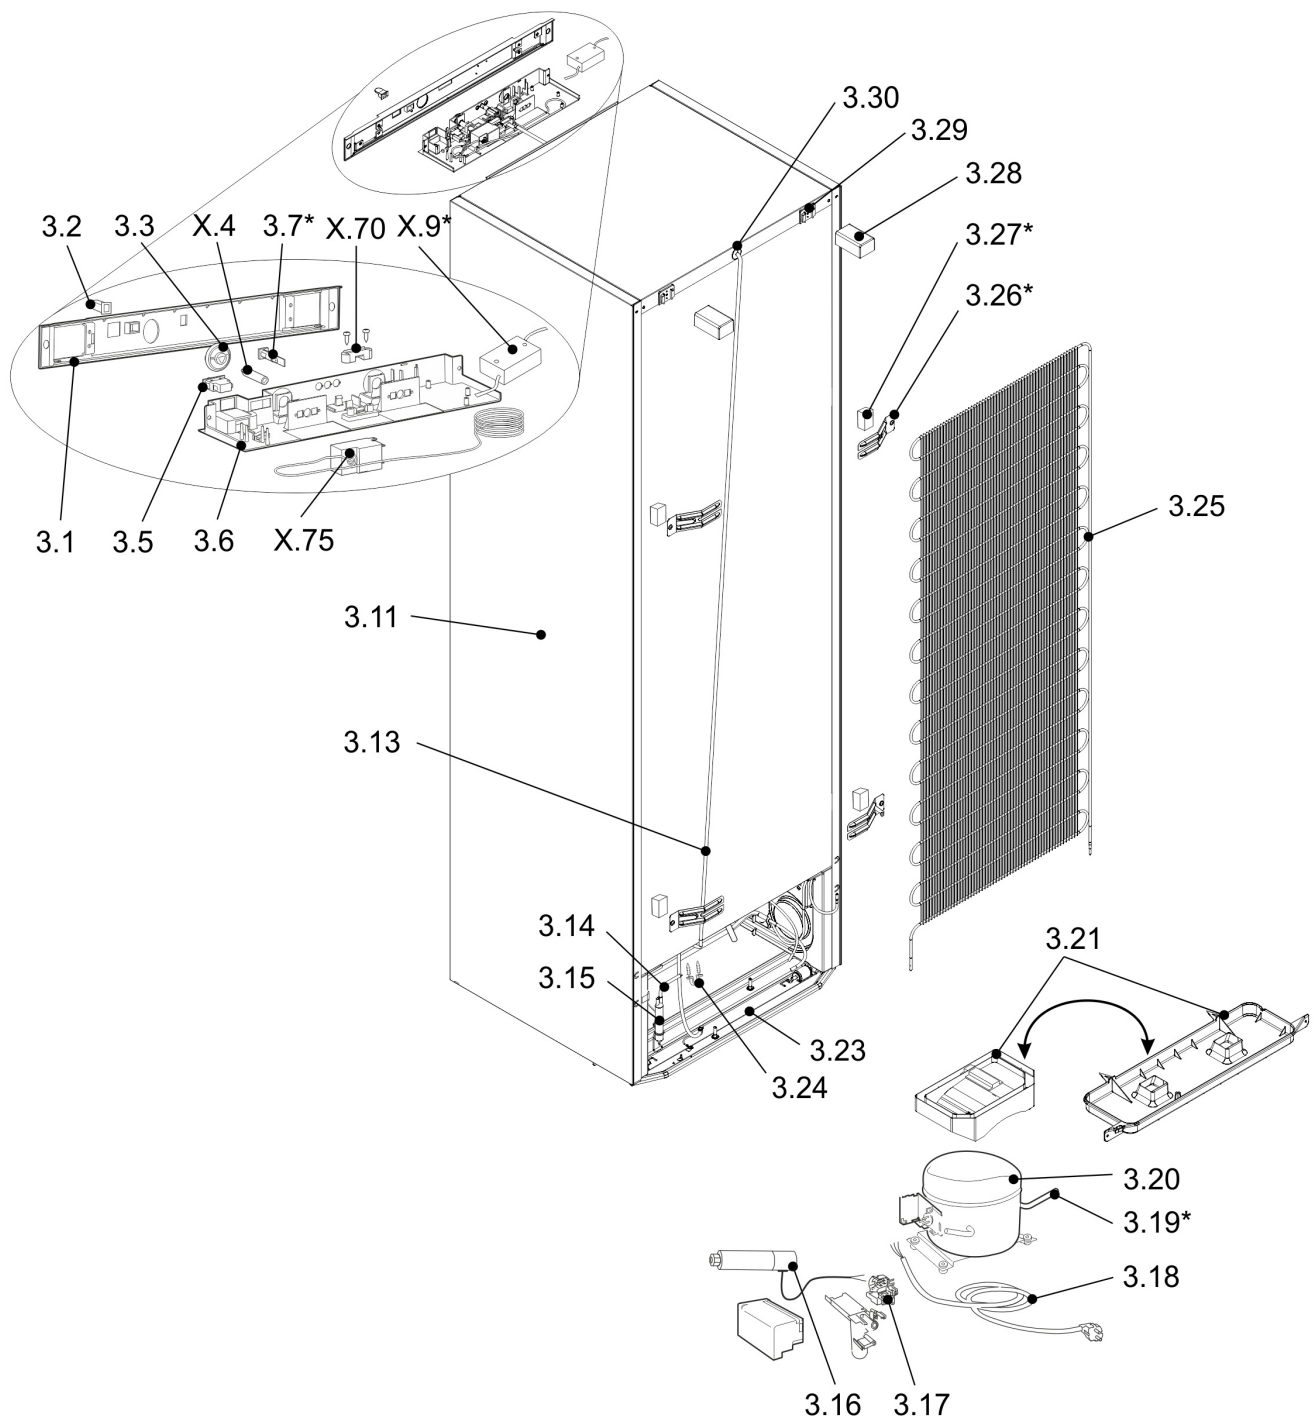

*If applicable
(Jei taikoma)
(Если применяется)

**Alternative
(Alternatyva)
(Альтернатива)

***Amount varies
(Vairius kiekis)
(разное количество)

List of details

Item mark	Product code	Title
X.4	D206103	Axle
X.40	M120254-00-1IP11	Bracket
X.41	M206104-00	Axle
X.44	D710019-P11	Washer
X.54	D322086-P11	Plug
X.70	D140117-O1	Clip
X.75	V420084	Thermostat
1.1	V054151-L2	Shelf
1.5	V054152-L2	Shelf
1.35	D404026-00	Cover of LED plate
1.36	S571055	LED mouting plate
1.37	D315215-00-P11	Cover
1.38	D315214-00-P11	Cover
1.39	D155325	Spacer
1.46	D155327-P11	Spacer
1.47	M120267-00-5IY1	Bracket
1.48	M206106-00	Axle
1.49	V043041-00-J1	Support
1.50	D315266-00-P11	Bottom cover
1.51	D315261-P11	Cover
2.9	V372111-08-J1	Gasket
2.10	D315221-00-P11	Cover
2.11	D315221-01-P11	Cover
2.12	D269088-P11	Insert
2.15	V320261-05-EPF Q-P11	Door
2.19	M253141	Handle
2.21	40081150.0350	Screw
3.1	V060438-P11-KB	Decorative panel
3.2	D315238-P11	Cover
3.3	D253123P11SN01	Knob of thermostat
3.5	S229066	Light switch