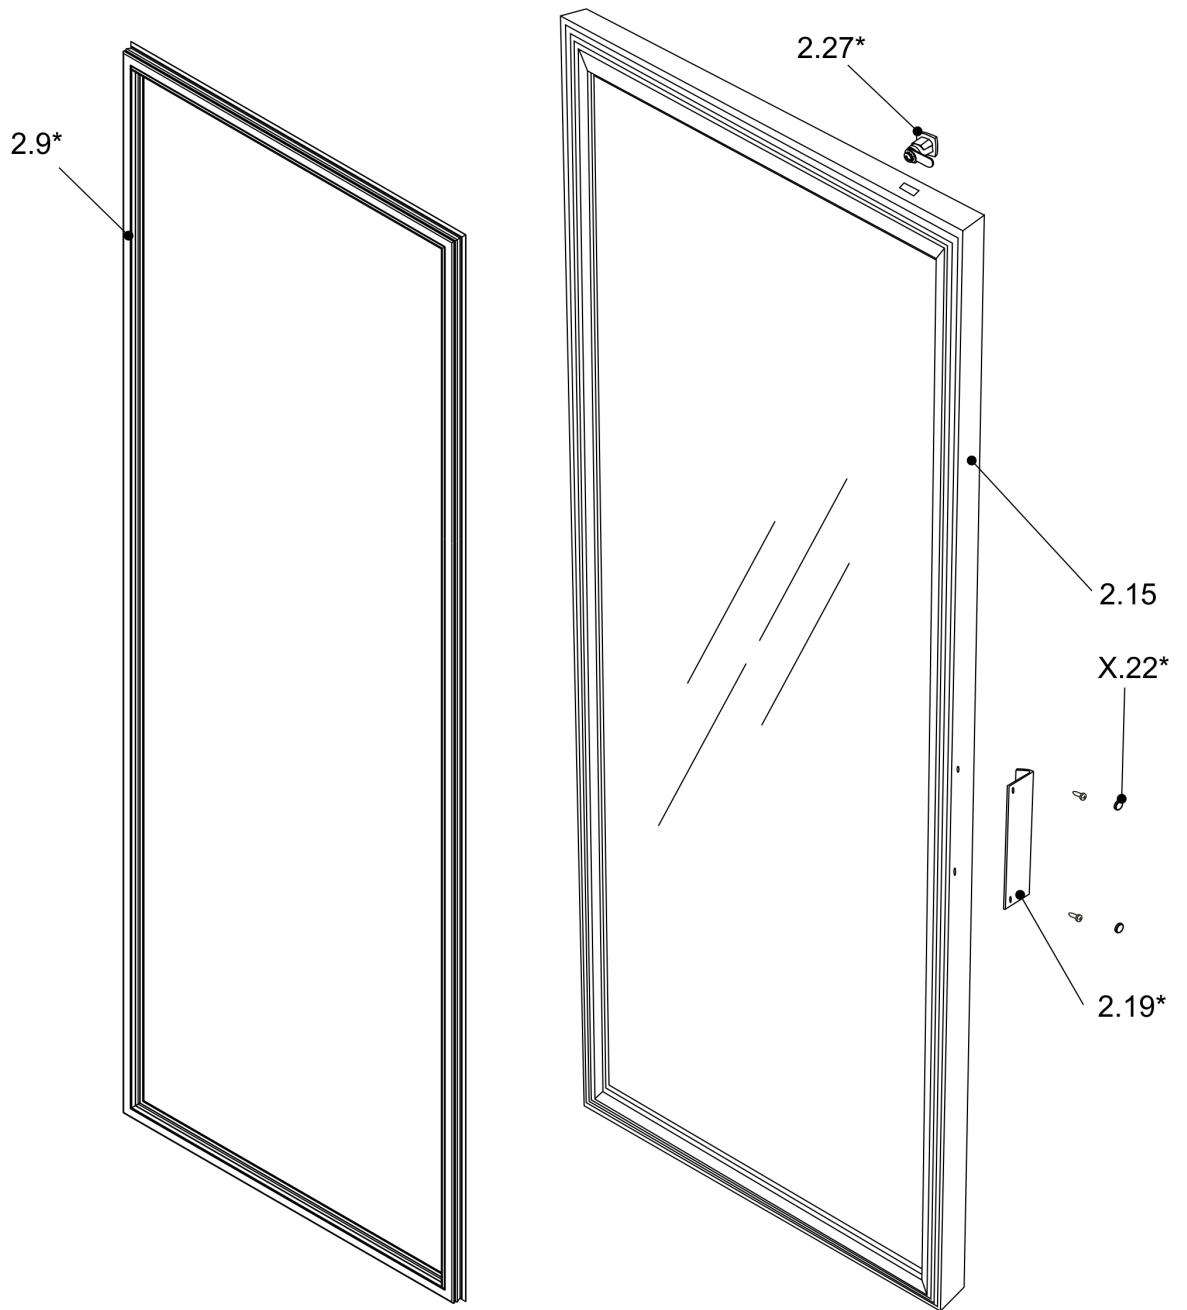

*If applicable
(Jei taikoma)
(Если применяется)

**Alternative
(Alternatyva)
(Альтернатива)

***Amount varies
(Ivairus kiekis)
(разное количество)