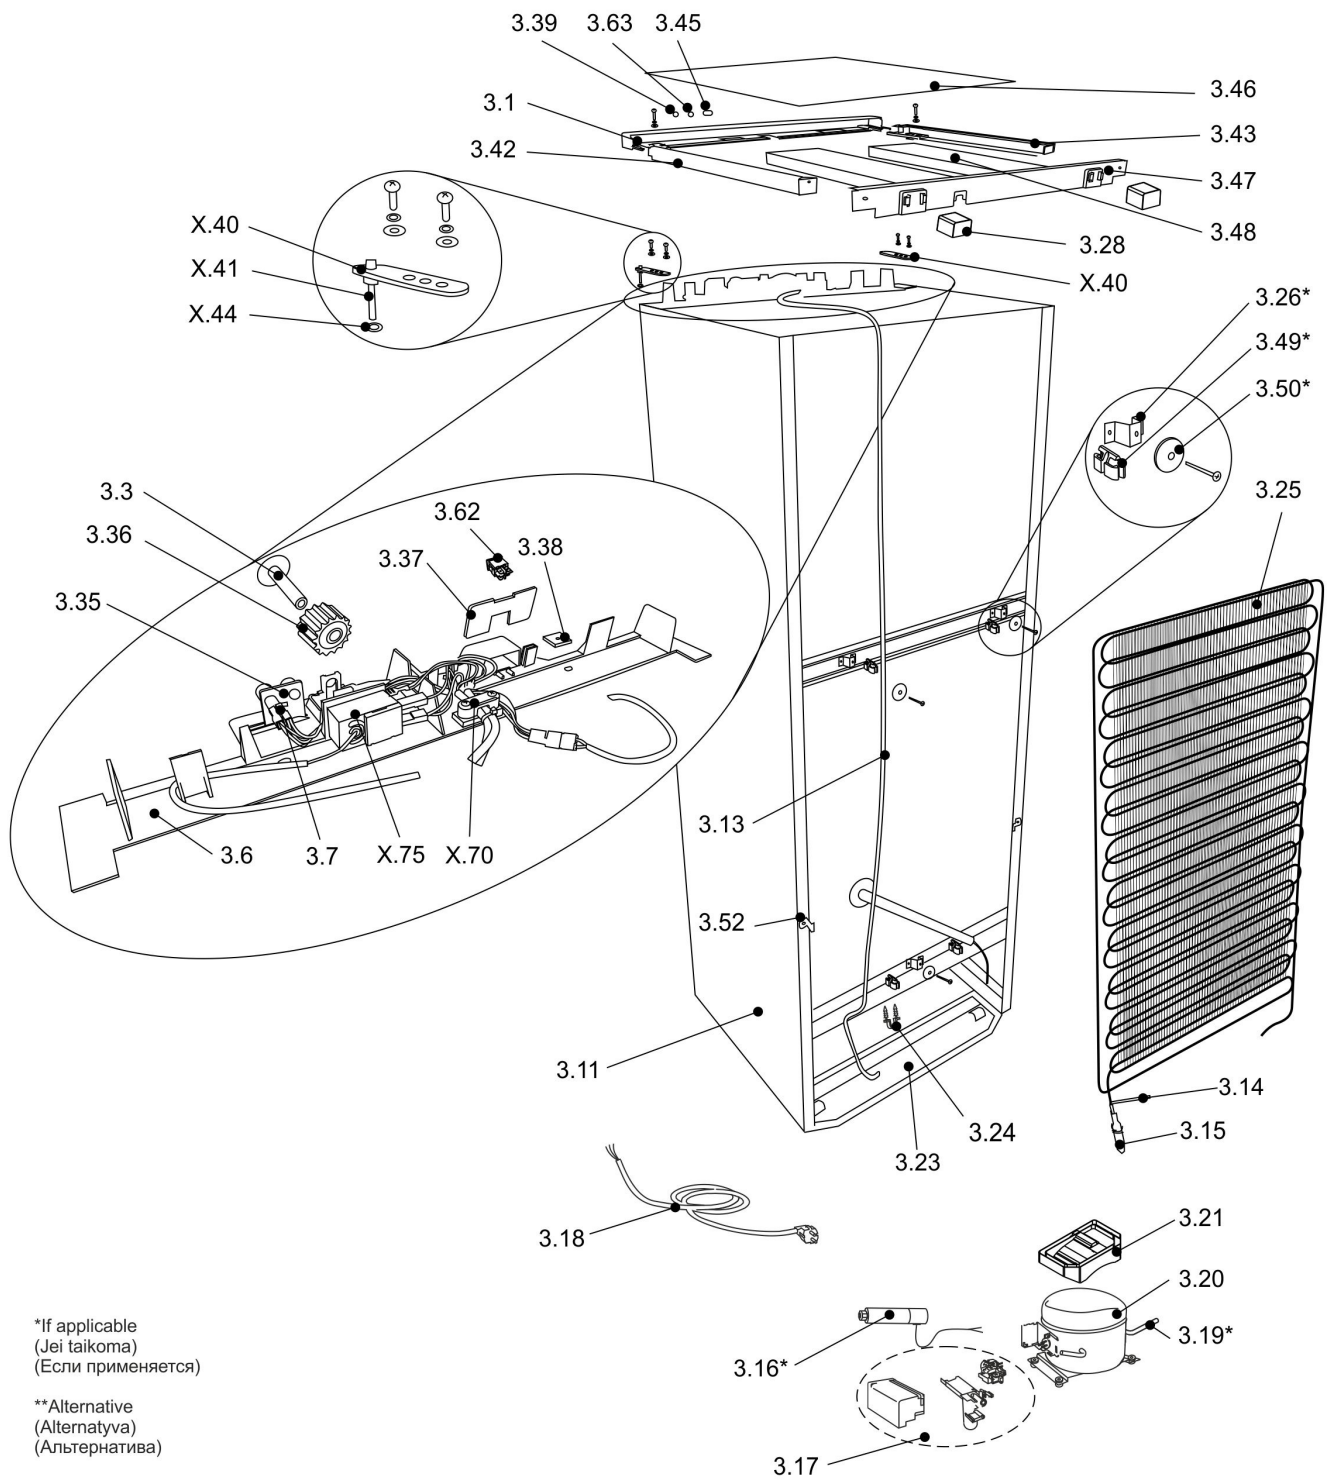

*If applicable
(Jei taikoma)
(Если применяется)

**Alternative
(Alternatyva)
(Альтернатива)

***Amount varies
(Ivairus kiekis)
(разное количество)

List of details

Item mark	Product code	Title
X.40	M120204-01-1JJ1	Bracket
X.41	M206077-00	Axle
X.44	D710019-J	Washer
X.70	D140117-O1	Clip
X.75	V420090	Thermostat
1.1	V054081-00-J1	Shelf
1.23	V430165-02-J1	Evaporator
1.32	D315143-00-J1	Cover
1.34	KEQLK452400A3	Blower
1.35	D404026-00	Cover of LED plate
1.36	S571057	LED mouting plate
1.46	D155194-00-J1	Spacer
1.47	V120082-00-IJJ1	Bracket
1.49	V043041-00-J1	Support
1.50	M150424-00-1JJ1	Bottom cover
1.52	M120287-00-1JJ1	Bracket
1.68	D194073-J1	Pin
1.69	D212126	Bushing
1.71	D327009	Plate
1.72	M150402-00-O1	Plate
2.15	D-V320280-03-J1SP	Door
3.1	D060168-02-JKB01	Decorative panel
3.3	D253099JSN141	Knob of thermostat
3.6	D060173-J	Mouting panel
3.7	S571066	signal lamp
3.11	V355302-11-JJ-J1-PVC	Foamed cabinet
3.13	V519150-08	Wiring
3.14	M175136-01	Technological tube
3.15	V433015-00	Filter-dryer
3.17	KRSZ110H1H-G5	Starting relay
3.18	V503063-67	Supply cord