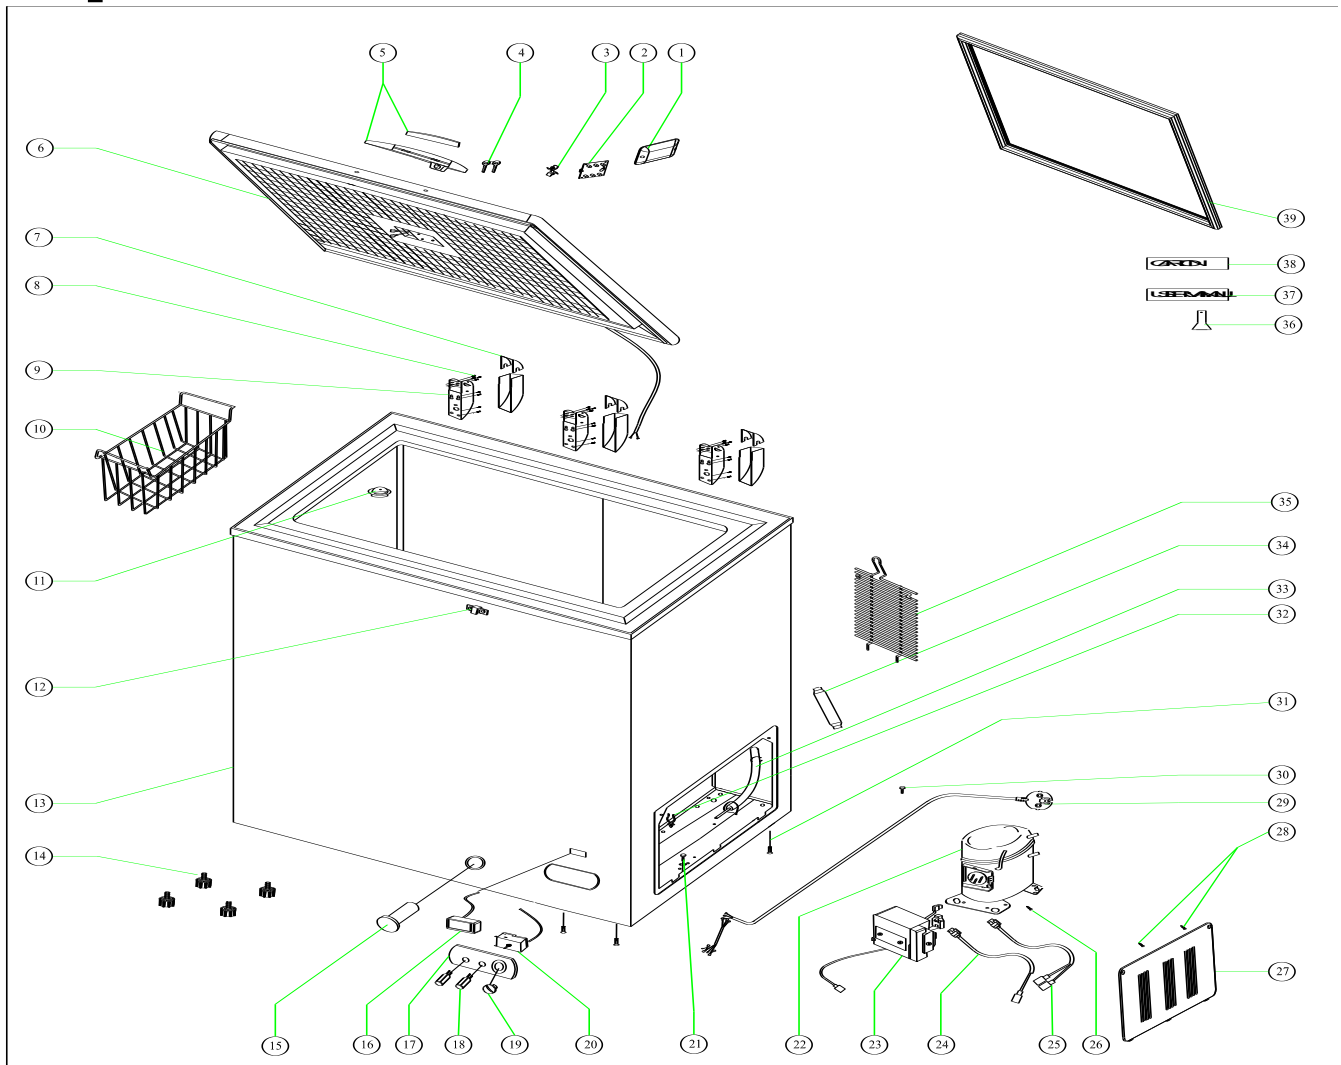

EXPLOSIONSZEICHNUNG

KBS Gastrotechnik GmbH – Schoßbergstraße 26 – 65201 Wiesbaden

Exploded View

Parts List of KBS 67 CNS

No.	Parts Code	Parts Name	QTY.
1	102010513	Lampshade	1
2	106020118	LED light	1
3	102010227	separation column	3
4	101090014	key	2
5	102010118	Handle with lock	1
6	61406500105	Door	1
7	102010174	Hinge Cover	3
8	105020034	Screw	24
9	101060041	Hinge	2
10	101070010	Basket	4
11	102010155	Drain stopper	1
12	101090080	latch hook	1
13	60206500102	Box shell.	1
14	101090032	Adjustable feet	4

15	102010146	Drain plug	1
16	106030014	thermograph	1
17	106020010	indicator light	2
18	102010039	Thermostat knob	1
19	102010011	Control panel	1
20	106030187	Thermostat	1
21	105020012	Screw	3
22	106040369	Compressor (including accesso	1
23	106040369-1	Controller	1
24	106010865	Controller signal line	1
25	106010936	Controller Power line	1
26	106040797-2	Screw	1
27	60601050001	Grille	1
28	105020077	Screw	3
29	106010645	Power cord	1
30	105020001	Screw	1
31	105020023	Screw	6
32	102010179	Snap Bushing	1
33	105010013	Insulation pipe	1
34	101080042	Filter drier	1
35	101070257	Back grill	1
36	102010128	Defrost shovel	1
37	104020843	Use manual	1
38	104013197	Carton	1
39	102020019	Seal	1