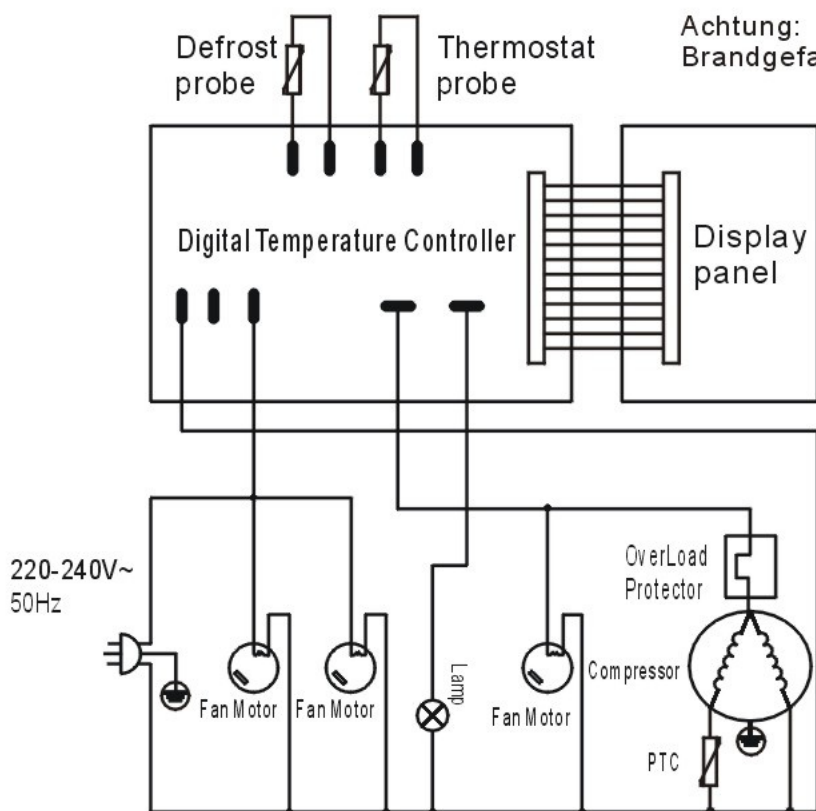

SCHALTPLAN

KBS Gastrotechnik GmbH – Schoßbergstraße 26 – 65201 Wiesbaden

Standing Refrigerator

Model:RT280GLED	Refrigerant&Injection(g):R600a&120
Product code: 9160280	Type of Climate: 3
General Rated Input Power(W): 300	Protected Mode: I
Refrigeration Temperature(°C): 0-12	Storage Volume(L):270
Rated Current(A):1.8	Rated Voltage(V): 220-240~
Net Weight(kg): 89	Rated Frequency(Hz): 50
Overall Dimension(mm):515x485x1895	Lamp power(W):1.44*2(LED)+11
Package Dimension(mm): 580x540x1960	

Produce Date & Code:

Circuit Diagram

Achtung:
Brandgefahr

KBS Gastrotechnik GmbH,
Johannes-Kepler Straße 14, 55129 Mainz