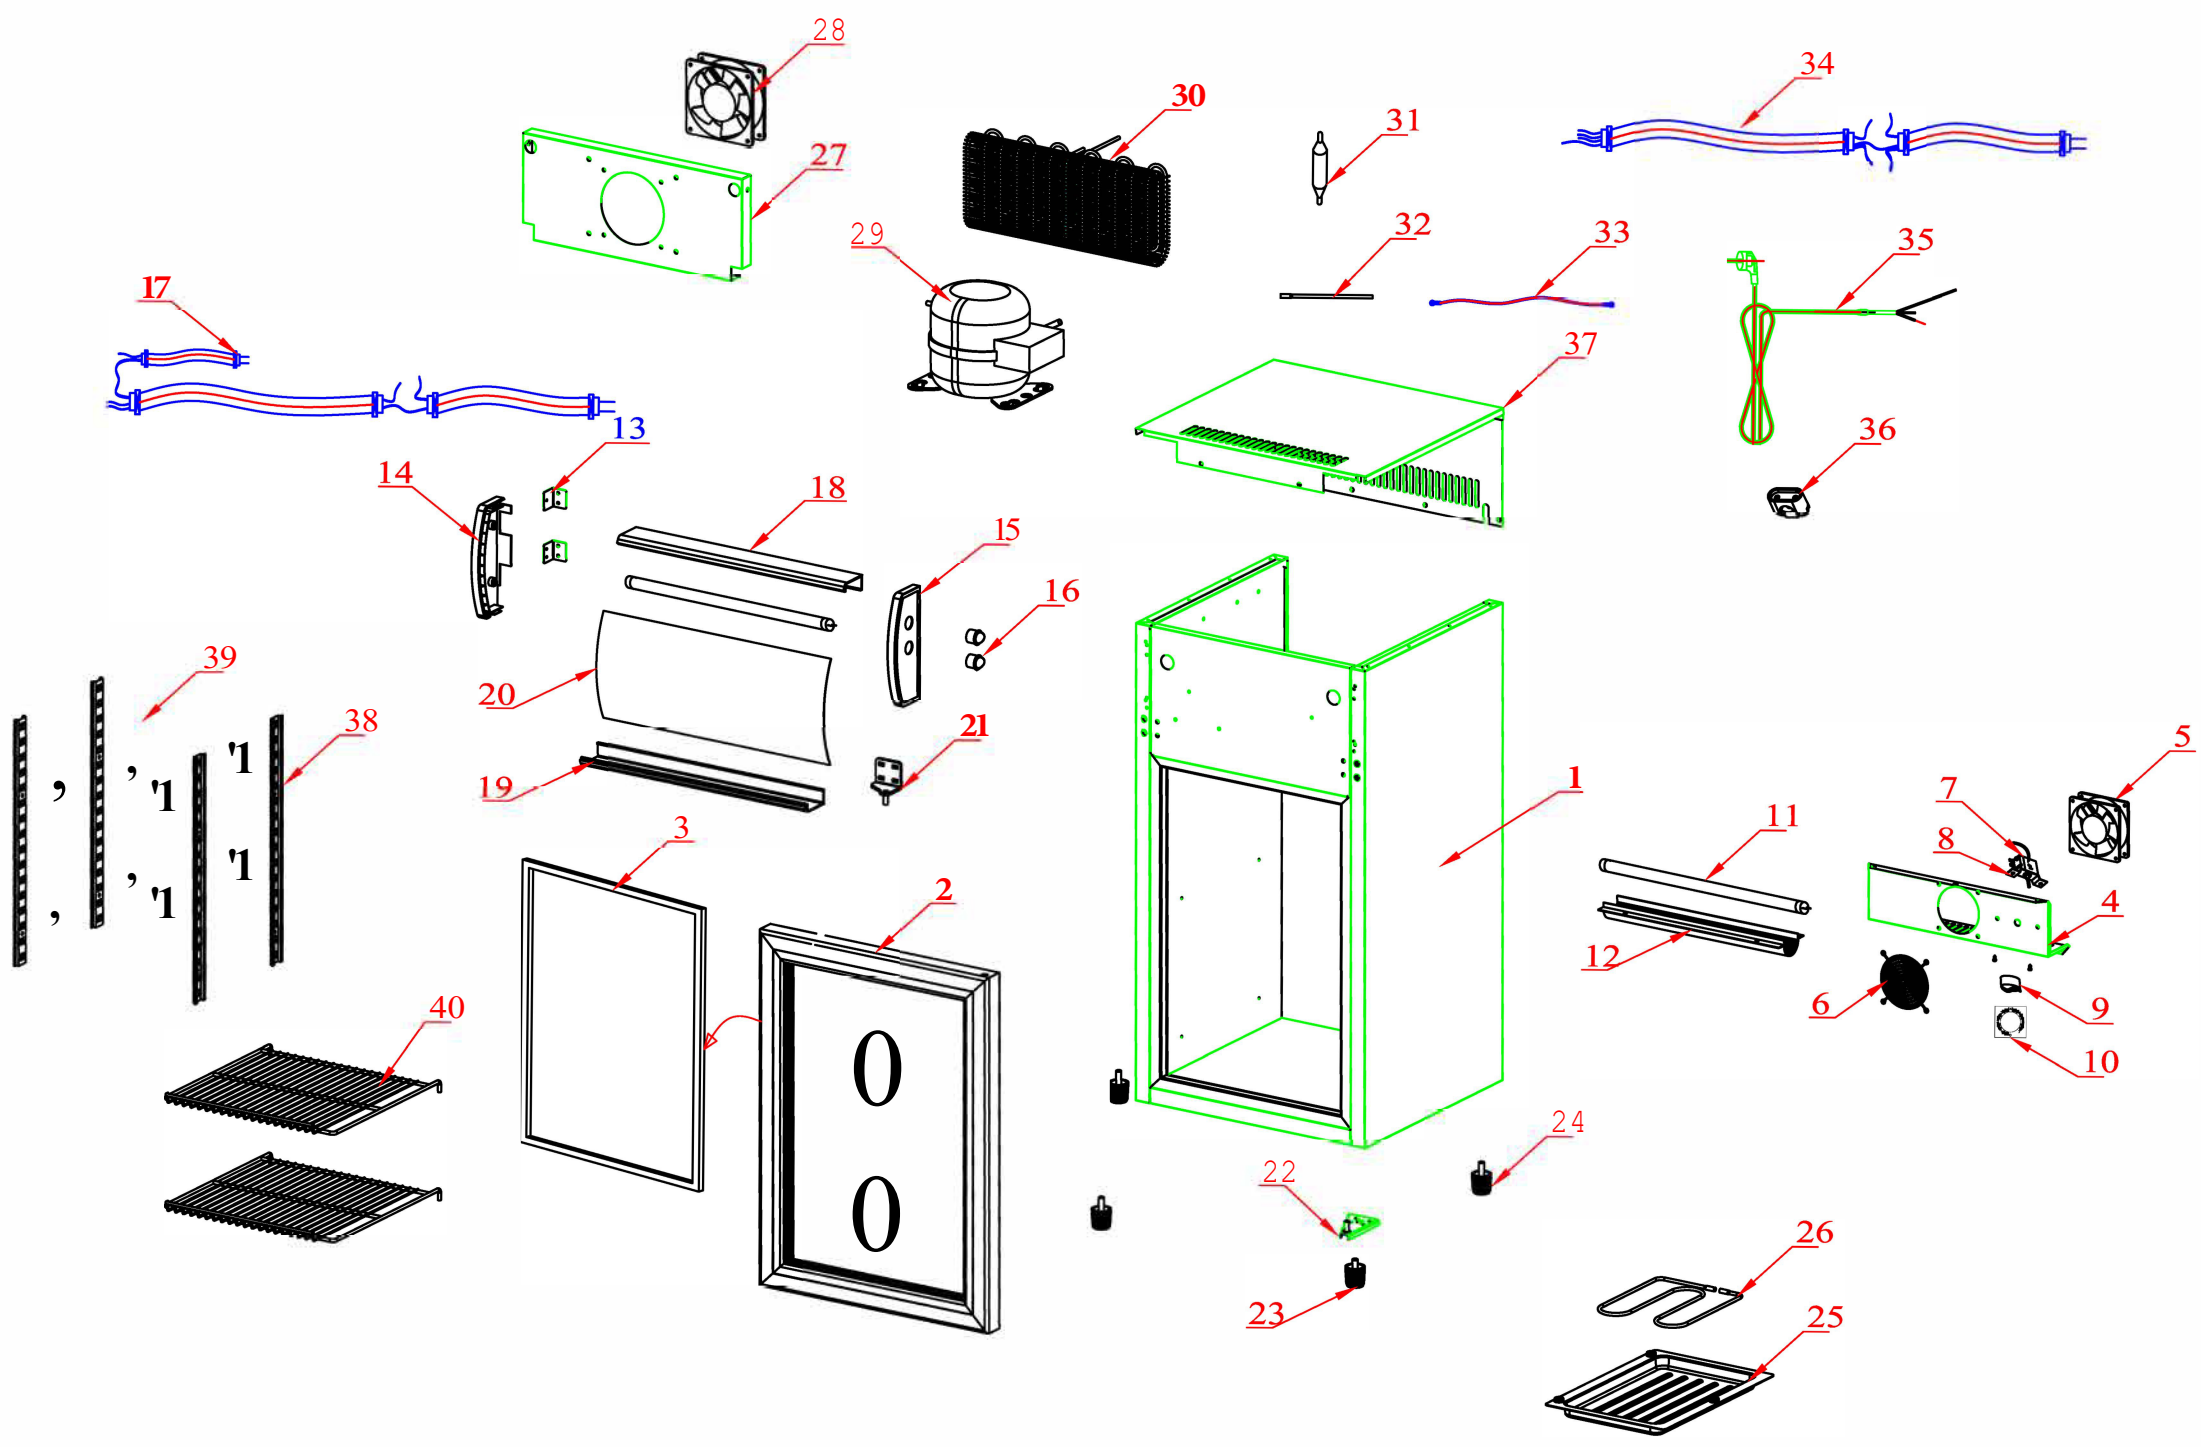

EXPLOSIONSZEICHNUNG

KBS Gastrotechnik GmbH – Schoßbergstraße 26 – 65201 Wiesbaden

Pos.No.	Part No	Description
2	RES-13390	Glass door SC81
3	RES-13392	Door gasket
4	RES-27063	Fan board
5	RES-24792	Evaporator fan
6	RES-13396	Evap, fan cover
7	RES-27383	Thermostat 01-07/21 -
8	RES-13398	Support for thermostat
9	RES-13399	Thermostat knob
10	RES-13400	Measure sticker of thermostat
11	RES-13402	LED inside
12	RES-13552	Internal Light Cover
13	RES-13404	Holder for top light cover
14	RES-13405	Side cover for top Light cover(left)
15	RES-13406	Side cover for top Light cover(right)
16	RES-13407	Switch for light canopy
17	RES-13408	Lamp switch wire beam
18	RES-13410	Rail for top light cover(up) SC81
19	RES-13412	Rail for top light cover(down) SC81
20	RES-13414	Top light cover SC81
21	RES-13415	Upper Hinge
22	RES-13416	Lower Hinge
23	RES-13417	Adjustable feet
24	RES-13418	Fixed pin
25	RES-13419	Water Tray
26	RES-13420	Venting tube
27	RES-13421	Bottom fan motor board
28	RES-24771	Evaporator fan
29	RES-13710	Compressor
30	RES-13424	Wire Condenser
31	RES-24793	Dry filter
32	RES-13425	Probe
35	RES-13429	Power line plug
36	RES-13430	Power cord clip
37	RES-27064	Top blanking plate SC81BE
38	RES-24794	K-support
39	RES-22117	K-clip new version
40	RES-27065	Black Shelf, SC81BE
41	RES-24795	Led trafo