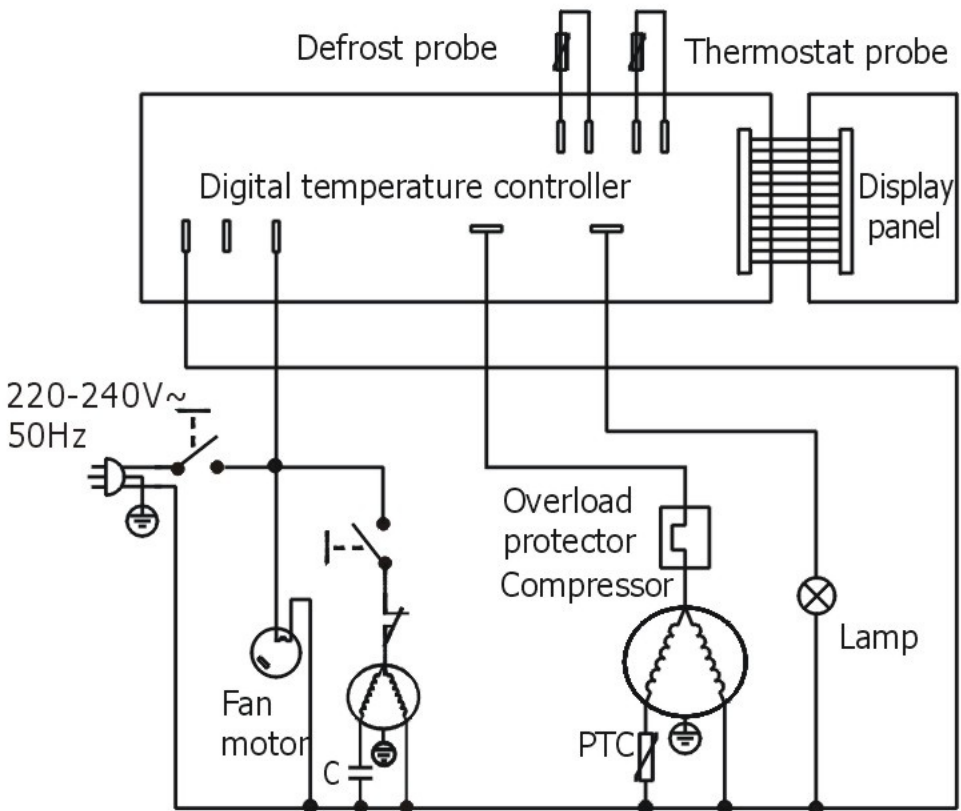

ROTATIONAL DISPLAYS

Model: GIRONER	Refrigerant&Injection(g):R600a&48
Product code: 9160311	Type of Climate: 4
General Rated Input Power(W): 190	Protected Mode:l
Refrigeration Temperature(°C): 2-12	Storage Volume(L): 73
Rated Current(A):1.45	Rated Voltage(V): 220-240~
Net Weight(kg): 45	Rated Frequency(Hz): 50
Overall Dimension(mm): 504x504x1060	Lamp Power(W):1.5*2(LED)
Package Dimension(mm): 525x525x1100	Maximum load(kg):10

Produce Date &Code:

Circuit Diagram

KBS Gastrotechnik GmbH,
Johannes-Kepler Straße 14, 55129 Mainz