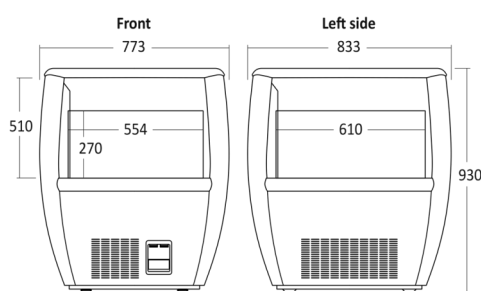

Short Description

For impulse sales and the creation of additional sales, it is important that the products are presented and displayed at eye level to catch the customers' attention. For this purpose, the OTC 95 BE is ideal for use in shops, supermarkets, cafés, gas stations, etc. and is particularly suitable for beverages. The OTC 95 BE holds 110 liters and the transparent front provides a good eye-catcher from all sides. The electronic control and external display make it easy to see the temperature. Energy-saving LED lighting provides a good light that represents the goods well in the cooler. The cooler has 4 wheels and is easy to move around, even when full. The impulse cooler is delivered without a lid, which makes it easy and effortless to get into the cooler. A sliding lid can be purchased as an accessory if a lid is desired.

Key features

- Elegant soft design
- Efficient product presentation
- LED interior light
- Ventilated cooling 2-8°C
- Lids are available as sparepart

Measurement Drawings

Dimensions and weight

Product dimensions, HxWxD, mm	930 x 773 x 833
Packaging dimensions, HxWxD, mm	1135 x 845 x 900
Gross- / Net volume, L	110 / 87
Internal dimensions, HxWxD, mm	270 x 610 x 554
Gross- / Net weight, kg	120 / 80

Installation and power

Voltage / hertz, V/hz	230 / 50
Watt / Ampere, W/A	231 / 1.32
Length of Powercord, cm	280

Design and comfort

Digital display	Yes
Internal light	1 Horizontal LED
External thermometer	Yes
Self closing / reversible door	/No
Number of castors, pcs	4 castors
Lock & Key	No