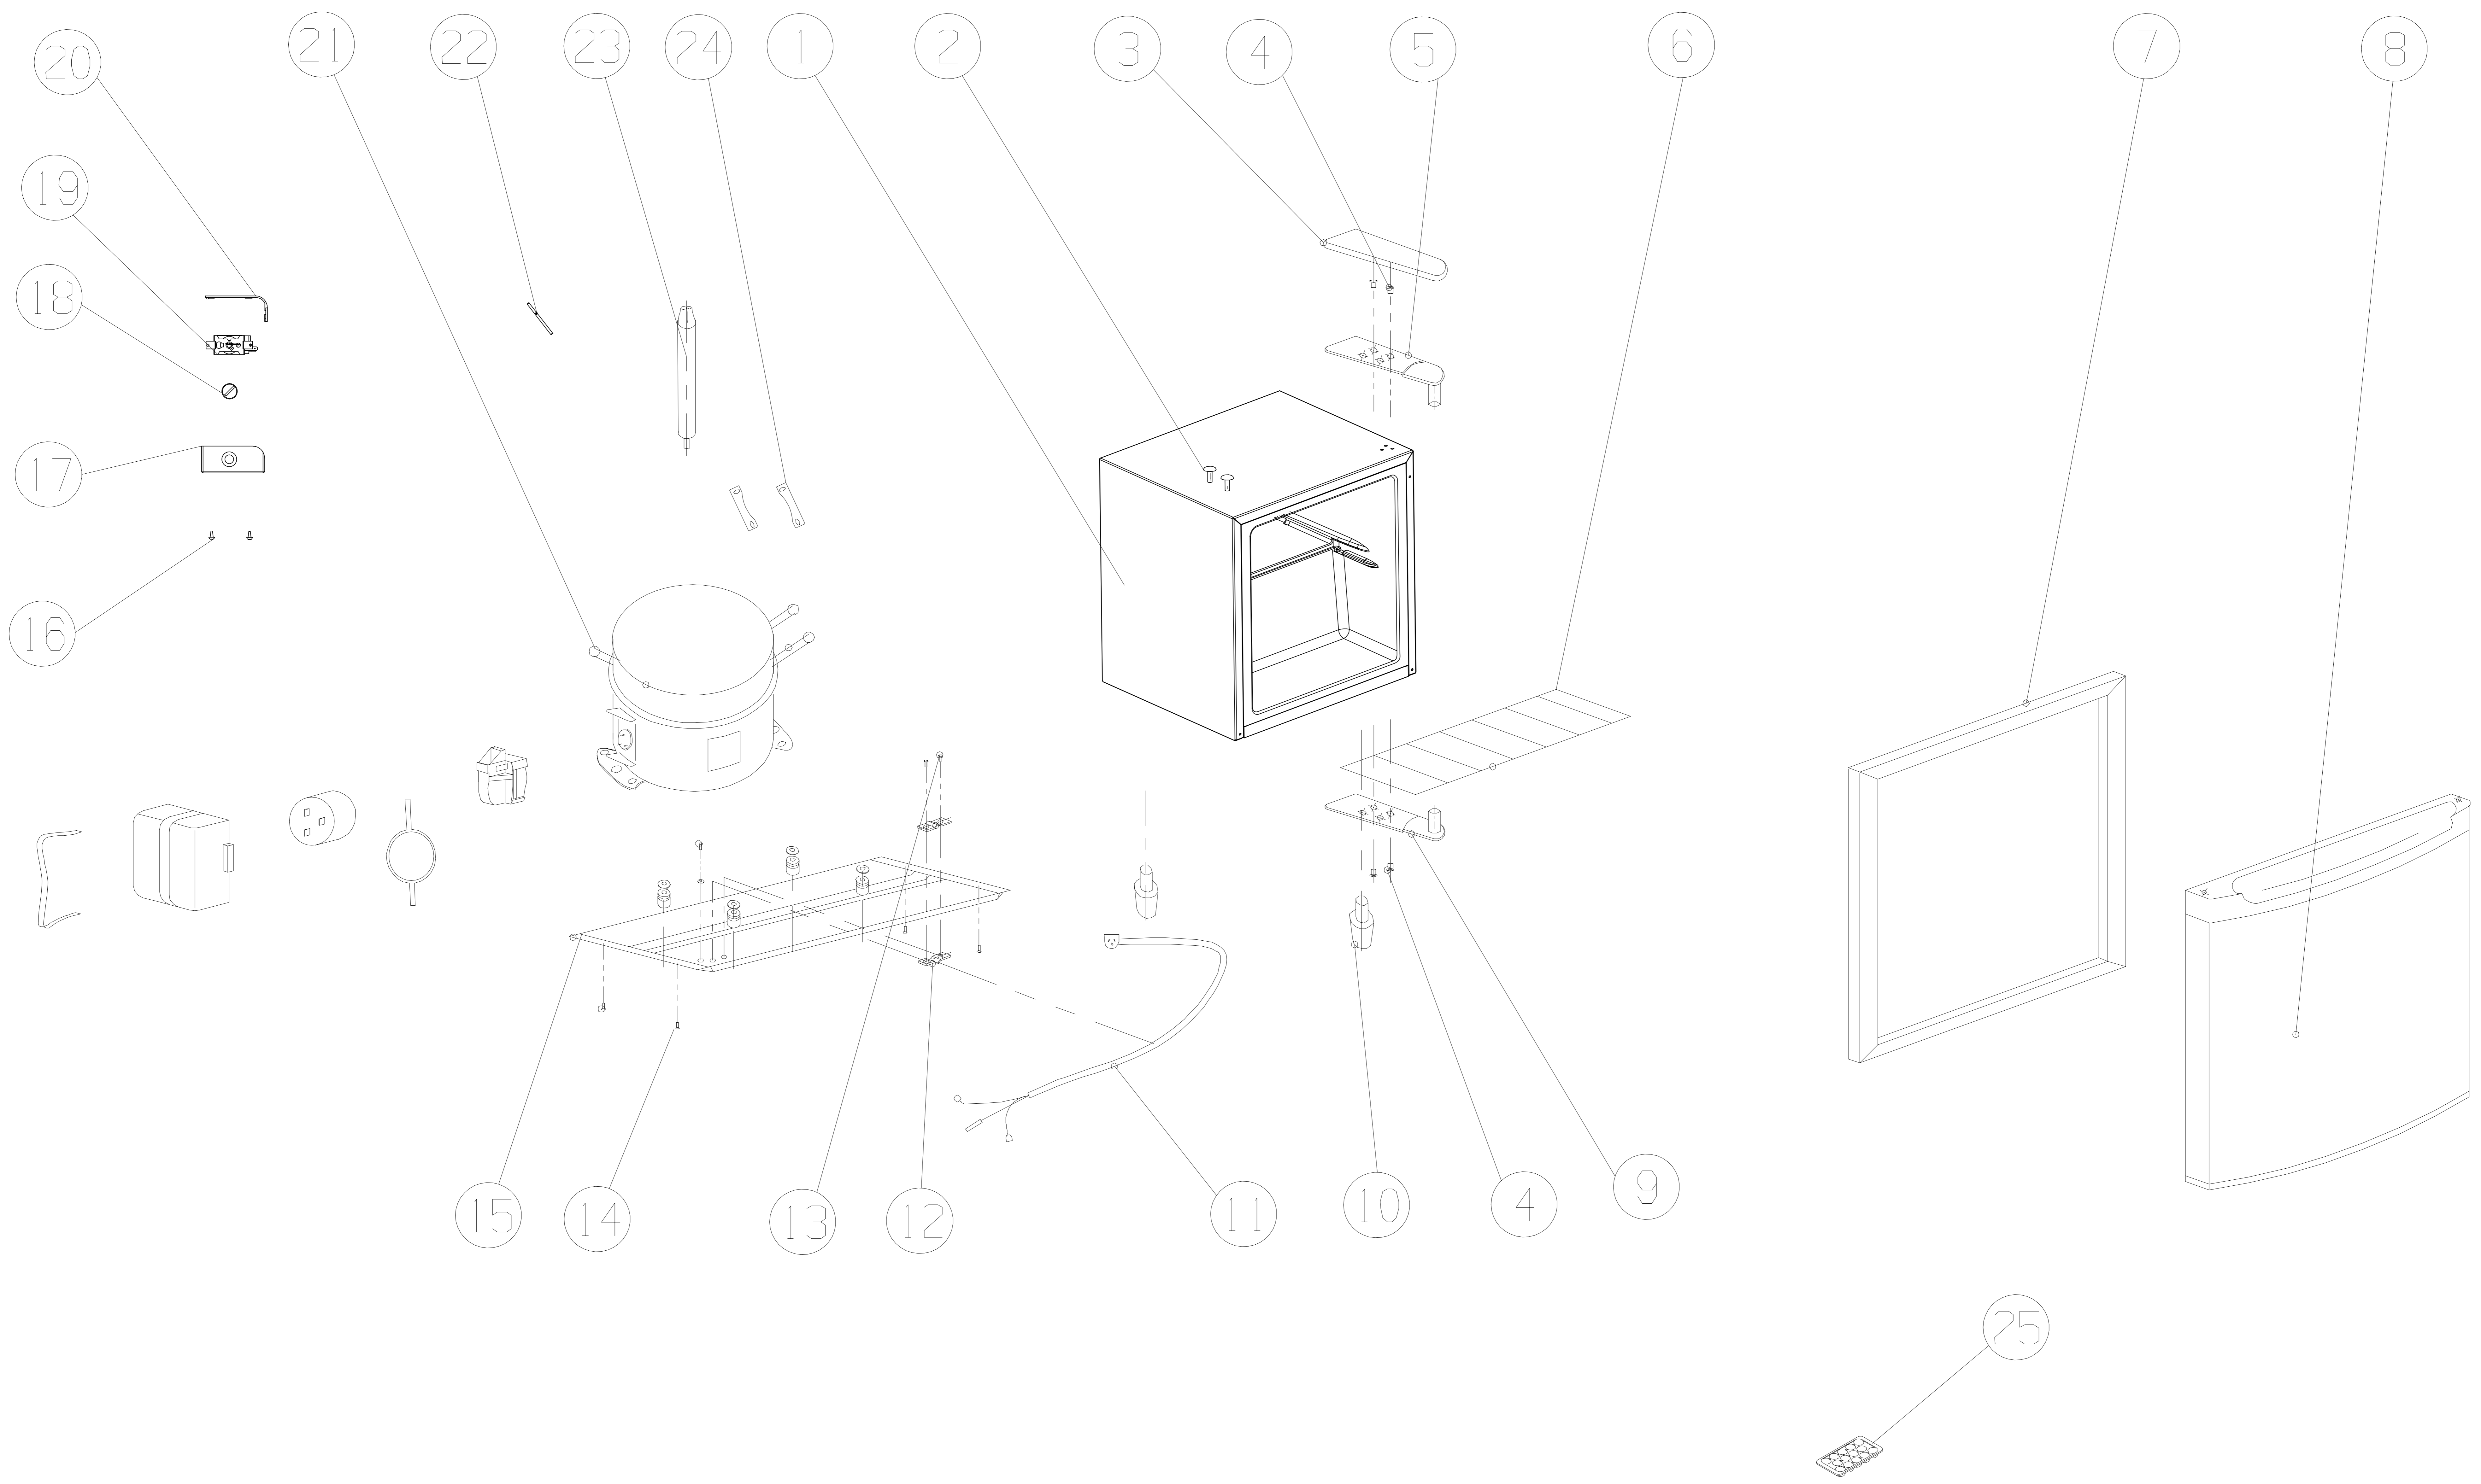

# EXPLOSIONSZEICHNUNG

KBS Gastrotechnik GmbH – Schoßbergstraße 26 – 65201 Wiesbaden

BD-40  
Exploded View

Pos.No.	Part No	Description
2	RES-10536	Screw hole plug
3	RES-11846	Cover of top hinge
4	RES-10358	Flange screw
5	RES-11845	Top hinge
6	RES-11866	Safety Wire
7	RES-11849	Gasket
8	RES-11865	Foamed door
9	RES-11857	Bottom hinge
10	RES-11858	Adjustable foot
11	RES-11751	Main cable
12	RES-10375	Power cord fixer
13	RES-10374	Y type Screw
14	RES-10358	Flange screw
15	RES-24882	Compressor support
16	RES-10441	Self-tapping screw
17	RES-11869	Thermostat box
18	RES-11760	Thermostat knob
19	RES-11868	Thermostat
20	RES-11870	Thermostat cover
21	RES-24886	Compressor assembly
21_1	RES-24887	Compressor starter
21_2	RES-24888	Compressor protector
22	RES-21497	Charging pipe
23	RES-10556	Drier filter
24	RES-10484	Compressor support fixer
25	RES-10455	ice box