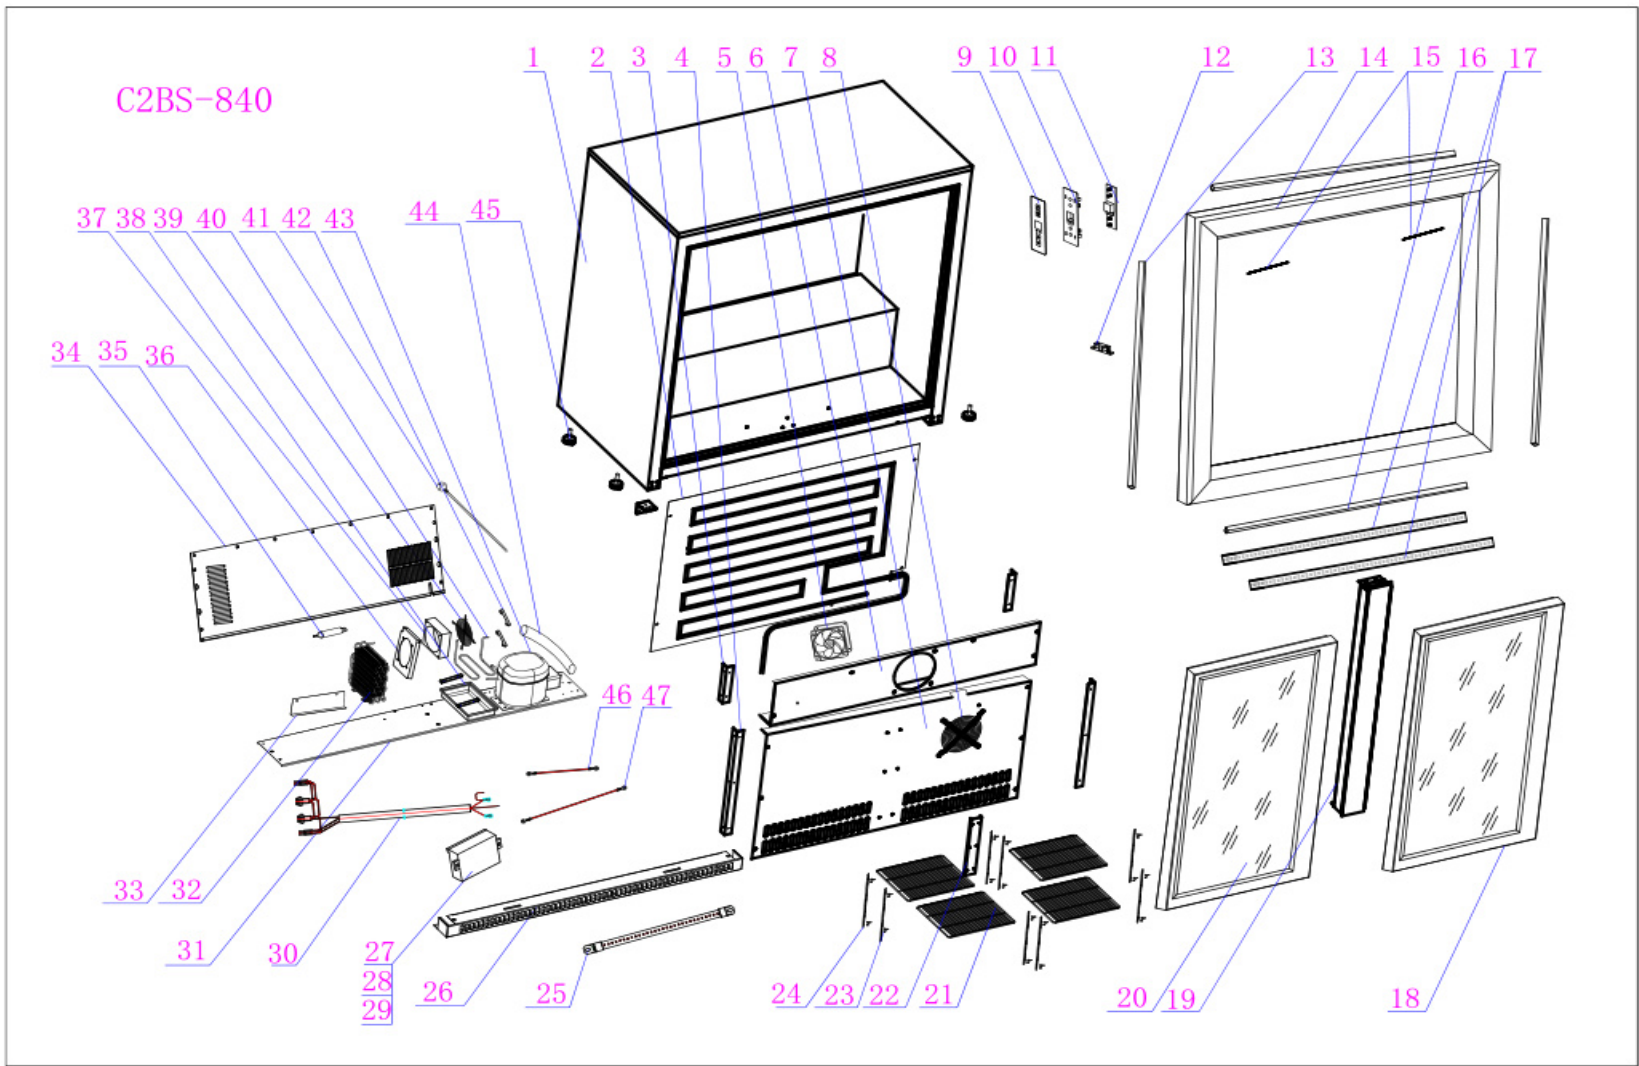

# EXPLOSIONSZEICHNUNG

KBS Gastrotechnik GmbH – Schoßbergstraße 26 – 65201 Wiesbaden

serial no	name	material no	qty
1	cabinet	C2BS8401000	1
2	evaporator	C290005001	1
3	evapoartor fan installation plate	C390F05005	2
4	evaporator fixed plate	C390F05007	2
5	evaporator fan	C390F05E02	1
6	evapoartor fan installation plate	C284005A04	1

7	evaporator cover	C2B8405006	1
8	evapoartor fan case	C390F05003	1
9	Control box mas	SC46RS6007	1
10	Control panel cover	SC46RS6006	1
11	controller	SC58006KZB-06	1
12	Door stop device	C3S9F04018	1
13	sliding door frame vertical bar	C3S9F04009	2
14	sliding door surrounding	C2S8404001	1
15	spring	C3S9F04011	2
16	sliding door frame crossband	C2S9004010	1
17	slide rail	C2S8404013	2
18	sliding door (right)	C2S8404007	1
19	middle post	C2BS8408000	1
20	sliding door (left)	C2S8404006	1
21	shelf	C284009005	4
22	shelf stiffening plate	C390F05008	1
23	shelf ladder	C2B8405015	8
24	shelf clip	C390F05016	17
25	LED Lamp	SC13S06C11	1
26	kick plate	C284F05035	1
27	power panel seat	BC46EX6002	1
28	power panel	BD46EX6DYB-01	1
29	power panel cover	BC46EX6003	1
30	compressor connecting wire	SC97006B02	1
31	compressor base plate	C284F05017	1
32	condenser	C290F05021	1
33	Compressor baffle	C386F05031	1
34	back grill	C284F05036	1