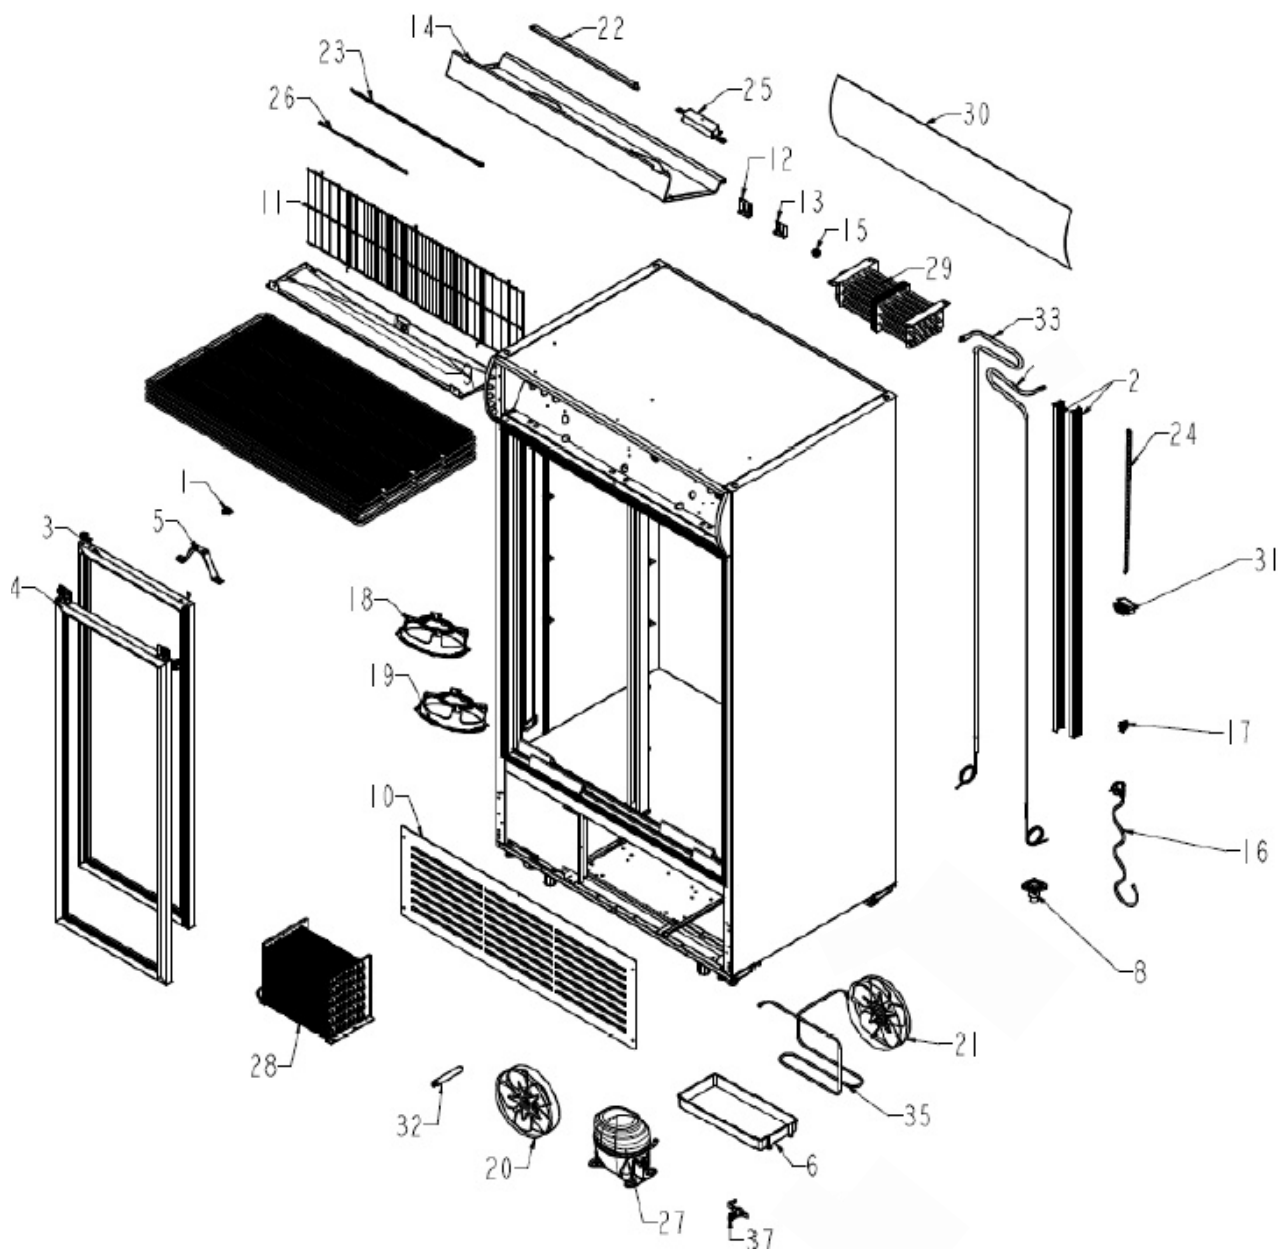

EXPLOSIONSZEICHNUNG

KBS Gastrotechnik GmbH – Schoßbergstraße 26 – 65201 Wiesbaden

PRODUCT PIC. NO. : **SSH24TK410** CREATION DATE : **08.10.2024**
 PRODUCT MODEL : **S1200SC**
 REFERENCE PRODUCT CODES : 30000032528 - S1200SC_DD_KBS_B_NUY_EU_KORE_R290_23

Çağrı Merkezi

444 0 789

PRODUCT PIC. NO. : **SSH24TK410** CREATION DATE : **08.10.2024**
 PRODUCT MODEL : **S1200SC**
 REFERENCE PRODUCT CODES : 30000032528 - S1200SC_DD_KBS_B_NUY_EU_KORE_R290_23

KLİMASAN SPARE PART PRICE LIST