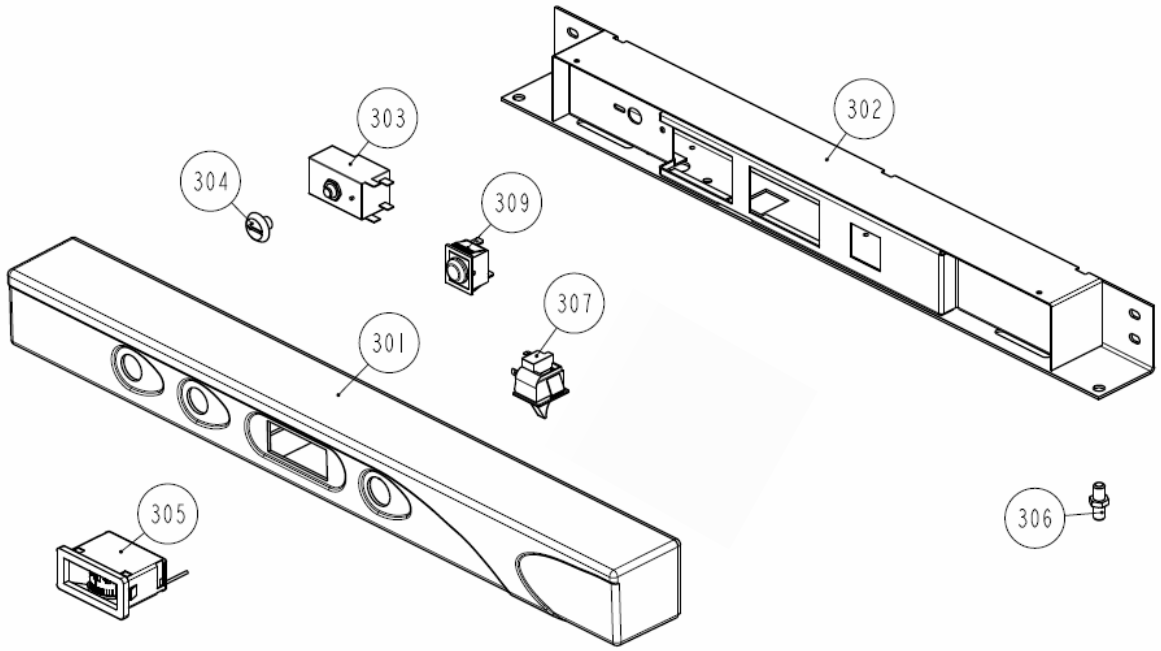

Çağrı Merkezi

444 0 789

This document belongs to Klimasan Klima San.ve Tic. A.Ş. This document can not be reproduced and its content can not be explained without permission.

PRODUCT PIC. NO. : **SSH24TK412** CREATION DATE : **04.10.2024**  
PRODUCT MODEL : **D372SC M4**  
REFERENCE PRODUCT CODES : 30000032133 -D372SCM4\_KBS\_TDA\_V2\_SLFCLS\_R600\_TG\_EU\_23