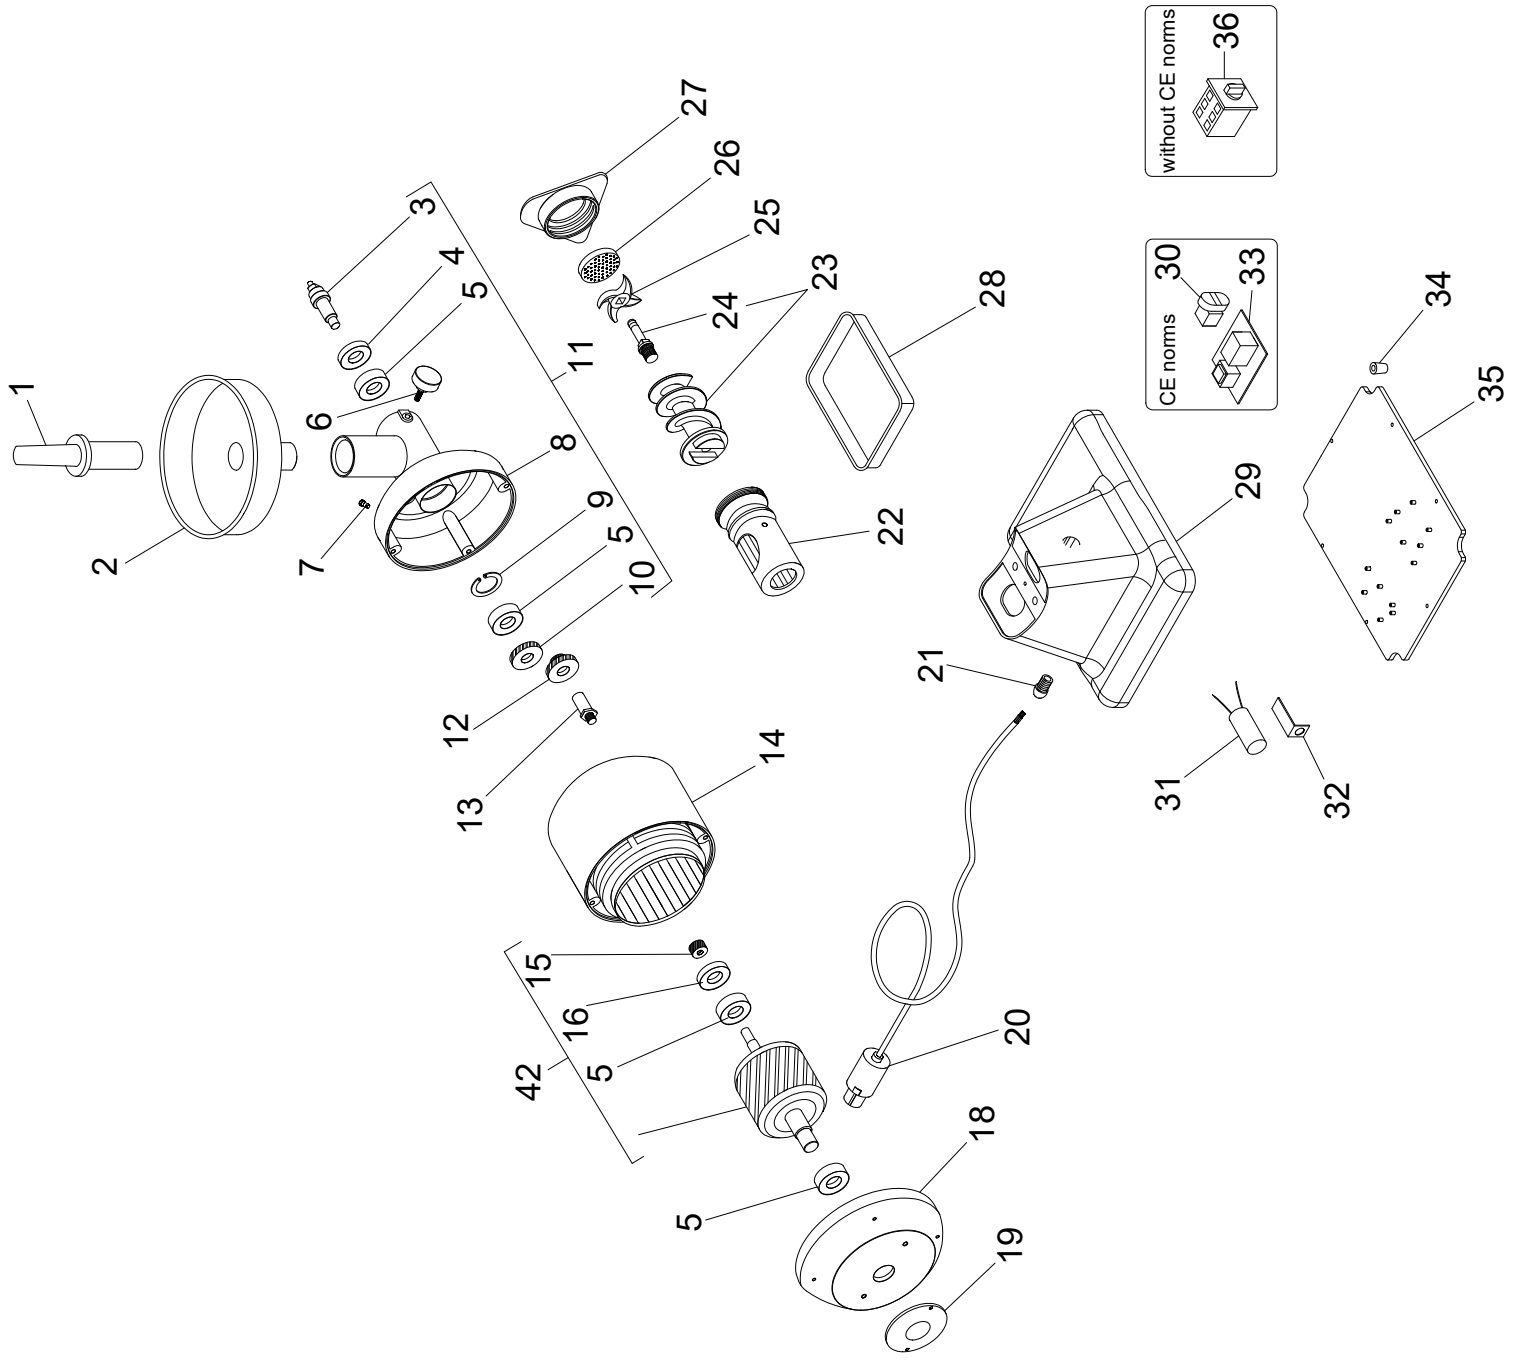

## TR12SQ0 - TR12B

Pos. Ref.	Codice Code		Caratteristiche Features	Descrizione Description	
1	SL4069	●		Pestello	Pusher
2	SL0136			Tramoggia	Hopper
3	SL0140			Albero	Shaft
4	SL0139		ø25xø40x7	Paraolio	Oil seal
5	SL0131		6203 2RS	Cuscinetto	Bearing
6	SL0138	●		Pomello	Knob
7	SL2917	●		Tappo	Tap
8	SL3980			Bocchettone	Sleeve
9	SL0132		ø40	Seeger	Seeger
10	SL0130			Ingranaggio	Gear
11	SA3710		Assembly	Bocchettone	Sleeve
12	SL0125			Ingranaggio	Gear
13	SL0124			Albero	Shaft
14	SA1014		400V/3Ph/50Hz	Statore	Stator
14	SA1015		230V/1Ph/50Hz	Statore	Stator
15	SL0128			Ingranaggio	Gear
16	SL0127		ø17xø40x7	Paraolio	Oil seal
18	SL0186			Calotta	Calotte
19	SL2833			Coperchio	Cover
20	SL1841		3Ph+Gnd	Cavo elettrico	Electric cable
20	SL1671		1Ph+N+Gnd	Cavo elettrico	Electric cable
21	SL1668		PG11	Pressacavo	Cable clamp
22	SL4333		Aluminium CE	Bocchettone	Sleeve
22	SL0142		Stainless-steel	Bocchettone	Sleeve
22	SL3078		Food stuff treated steel CE	Bocchettone	Sleeve
22	SL4156		Food stuff treated steel NO CE	Bocchettone	Sleeve
23	SA5300	●	Stainless-steel	Elica	Screw shaft
23	SA5312	●	Aluminium	Elica	Screw shaft
24	SL2521			Perno	Pivot
25	////////	●		Coltello	Cutter
26	////////	●		Piastra	Plate
27	SL0171		Stainless-steel	Volantino	Handwheel
27	SL3327R0		Aluminium	Volantino	Handwheel
28	SL0180			Recipiente	Container
29	SL2566		TR12SQ0	Base	Base
29	SL3244		TR12B	Base	Base
30	SL0891	●	TR12SQ0 Start-stop	Pulsante	Push button
30	SL2919	●	TR12B Start-stop + relay 250v	Pulsante	Push button
31	SL0177		16µF	Condensatore	Condenser
32	SL0176			Staffa	Bracket
33	SL0902	●	110V dal 27/10/2014	Scheda elettronica	Electronic card
33	SA1135	●	110V fino al 26/10/2014	Scheda elettronica	Electronic card
33	SL0883	●	230/400V	Scheda elettronica	Electronic card
34	SL0235			Piedino	Foot
35	SL2651			Fondo	Bottom
36	SL0054			Interruttore	Switch
42	SA1104		Assembly 230V 50Hz 1Ph	Rotore	Rotor
	SA1108		Assembly 400V 50-60Hz 3Ph	Rotore	Rotor