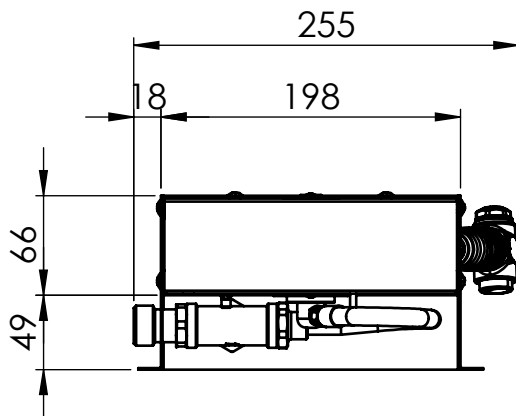

# EXPLOSIONSZEICHNUNG

KBS Gastrotechnik GmbH – Schoßbergstraße 26 – 65201 Wiesbaden

G3/4" Male inlet  
with built in  
check valve

1 mm Thick  
stainless  
steel housing

Chrome plated  
lever diverter

"ECO P" Spray gun with  
multi or single holes outlet

EPDM 160cm  
rubber hose

**PRODUCT COMPLIANCE:**

ROHS 2011/65/UE;  
REACH 1907/2006;

**ONLY FOR HOSE:**

FDA

TITLE / DESCRIZIONE  
MINIReel. Enclosed automatic hose reel with 160cm (NPS 6) EPDM retractable hose. Heavy duty "ECO/P" black spray gun with multi holes outlet. G3/4" male inlet with built in check valve. AISI 304 stainless steel housing.

SHEET / PAG  
1 of 2

NUMBER / CODICE DIS.

MODEL / PRODOTTO

5R.MINI.KIE492

A4V

ITEM NO.	SALES NO.	DESCRIPTION
1	P492	"ECO/P" SPRAY GUN WITH CHECK VALVE
2	P030	CHECK VALVE DW15/DN10
3	P097	O-RING 2056 (Ø14x1.78), EPDM70 PEROX
4	P167	Ratchet Spring
5	P171	RATCHET
6	H044	MINIREEL HANDLE
7	V040/D	1/2" CERAMIC HEADWORK (RH)
8	P205	O-RING Ø15.10x2.70 EPDM
9	P072	O-Ring 119 (Ø 15,08 x 2,62mm) EPDM 70
10	P313	SEEGER D=28mm
11	F106	31cm-LONG Ø8x12 FLEX WITH W270 SILICONE INTERIOR
12	F170	EPDM 160cm HOSE REPLACEMENT KIT
13	P470	10X0.75 MINIREEL SPRING
14	P268	BUSHING KIT

**PRODUCT COMPLIANCE:**

ROHS 2011/65/UE;  
REACH 1907/2006;  
**ONLY FOR HOSE:**  
FDA

TITLE / DESCRIZIONE  
MINIReel. Enclosed automatic hose reel with 160cm (NPS 6) EPDM retractable hose. Heavy duty "ECO/P" black spray gun with multi holes outlet. G3/4" male inlet with built in check valve. AISI 304 stainless steel housing.