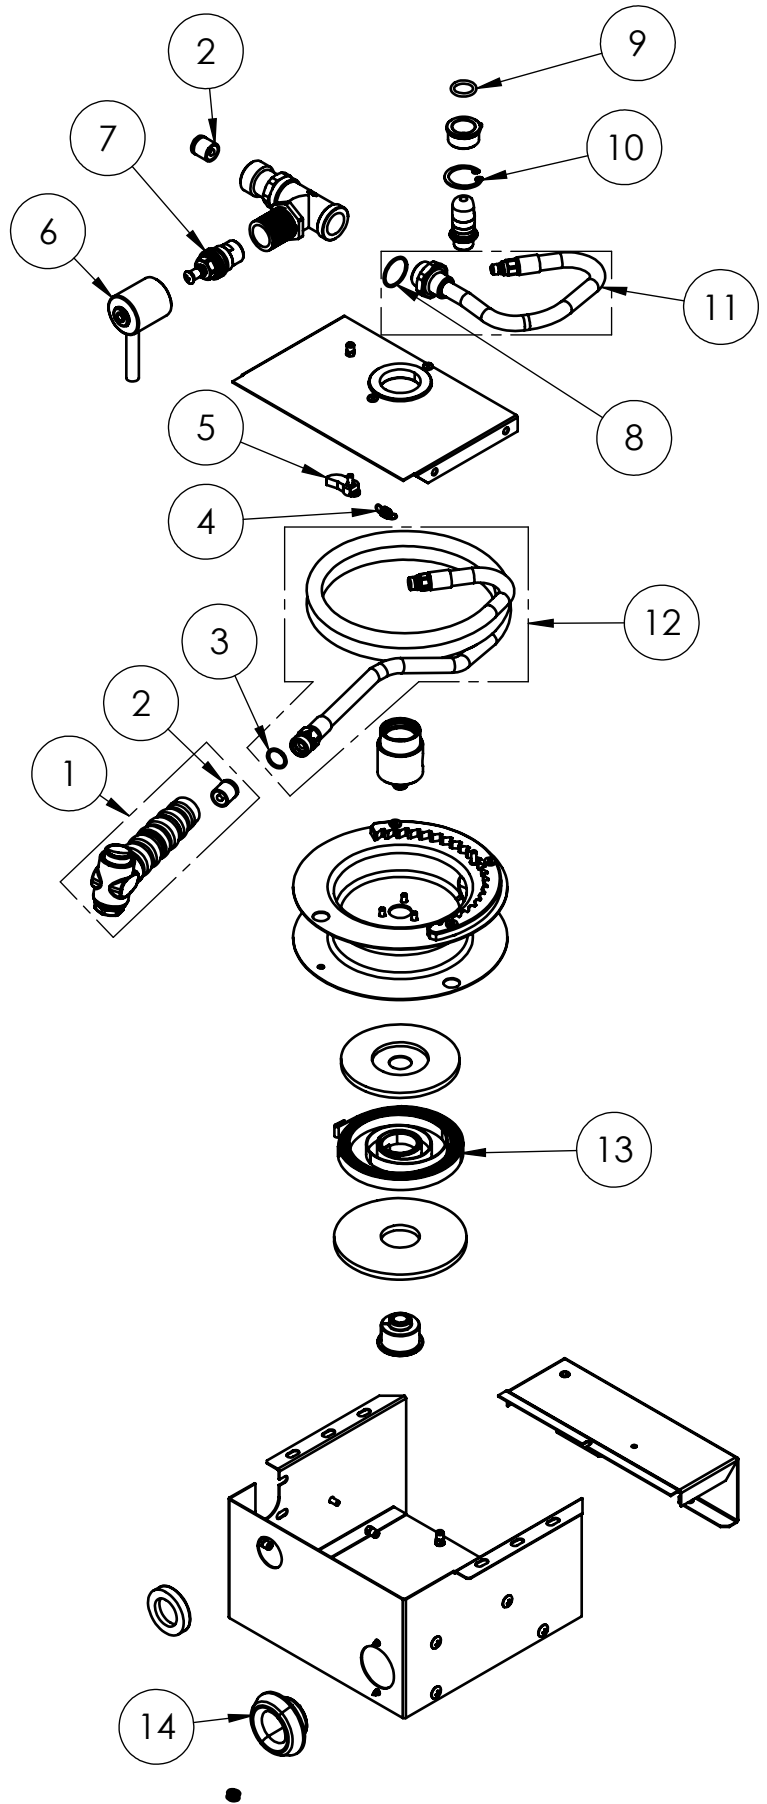

# EXPLOSIONSZEICHNUNG

KBS Gastrotechnik GmbH – Schoßbergstraße 26 – 65201 Wiesbaden

G3/4" Male inlet  
with built in  
check valve

1 mm Thick  
stainless  
steel housing

Chrome plated  
lever diverter

"ECO P" Spray gun with  
multi or single holes outlet

EPDM 160cm  
rubber hose

**PRODUCT COMPLIANCE:**

ROHS 2011/65/UE;  
REACH 1907/2006;

**ONLY FOR HOSE:**

FDA

TITLE / DESCRIZIONE  
MINIReel. Enclosed automatic hose reel with 160cm (NPS 6) EPDM retractable hose. Heavy duty "ECO/P" black spray gun with multi holes outlet. G3/4" male inlet with built in check valve. AISI 304 stainless steel housing.

SHEET / PAG  
1 of 2

NUMBER / CODICE DIS.

MODEL / PRODOTTO

5R.MINI.KIE492

A4V

ITEM NO.	SALES NO.	DESCRIPTION
1	P492	"ECO/P" SPRAY GUN WITH CHECK VALVE
2	P030	CHECK VALVE DW15/DN10
3	P097	O-RING 2056 (Ø14x1.78), EPDM70 PEROX
4	P167	Ratchet Spring
5	P171	RATCHET
6	H044	MINIREEL HANDLE
7	V040/D	1/2" CERAMIC HEADWORK (RH)
8	P205	O-RING Ø15.10x2.70 EPDM
9	P072	O-Ring 119 (Ø 15,08 x 2,62mm) EPDM 70
10	P313	SEEGER D=28mm
11	F106	31cm-LONG Ø8x12 FLEX WITH W270 SILICONE INTERIOR
12	F170	EPDM 160cm HOSE REPLACEMENT KIT
13	P470	10X0.75 MINIREEL SPRING
14	P268	BUSHING KIT

**PRODUCT COMPLIANCE:**

ROHS 2011/65/UE;  
REACH 1907/2006;  
**ONLY FOR HOSE:**  
FDA

TITLE / DESCRIZIONE  
MINIReel. Enclosed automatic hose reel with 160cm (NPS 6) EPDM retractable hose. Heavy duty "ECO/P" black spray gun with multi holes outlet. G3/4" male inlet with built in check valve. AISI 304 stainless steel housing.