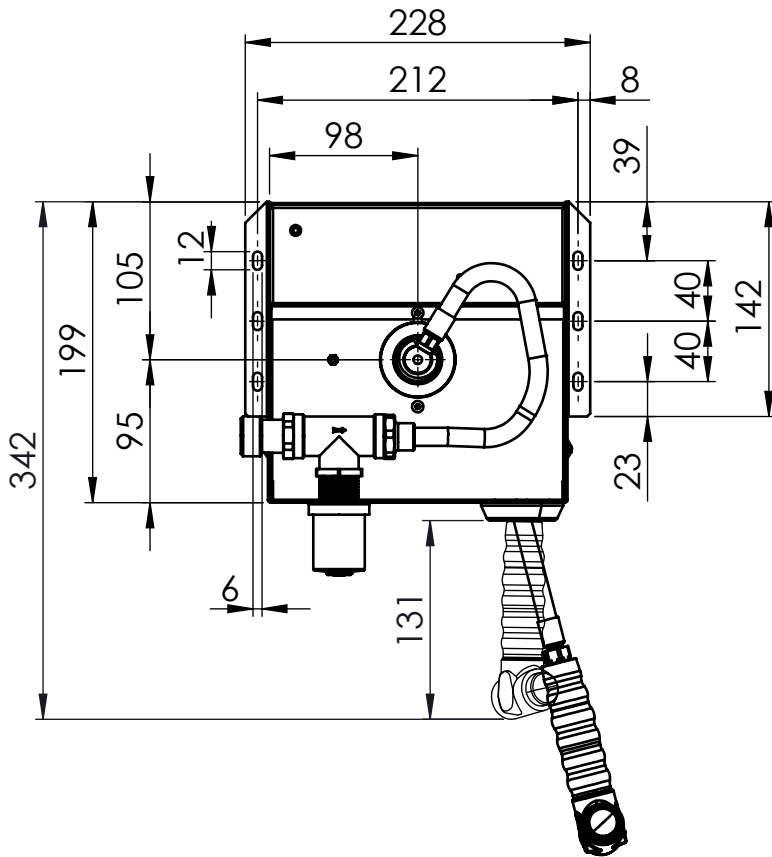

# EXPLOSIONSZEICHNUNG

KBS Gastrotechnik GmbH – Schoßbergstraße 26 – 65201 Wiesbaden

G3/4" Male inlet  
with built in  
check valve

1 mm Thick  
stainless  
steel housing

Chrome plated  
lever diverter

"ECO P" Spray gun with  
multi or single holes outlet

EPDM 160cm  
rubber hose

**PRODUCT COMPLIANCE:**

ROHS 2011/65/UE;  
REACH 1907/2006;

**ONLY FOR HOSE:**

FDA

TITLE / DESCRIZIONE  
MINIReel. Enclosed automatic hose reel with 160cm (NPS 6) EPDM retractable hose. Heavy duty "ECO/P" black spray gun with multi holes outlet. G3/4" male inlet with built in check valve. AISI 304 stainless steel housing.

SHEET / PAG  
1 of 2

NUMBER / CODICE DIS.

MODEL / PRODOTTO

5R.MINI.KIE492

A4V

ITEM NO.	SALES NO.	DESCRIPTION
1	P492	"ECO/P" SPRAY GUN WITH CHECK VALVE
2	P030	CHECK VALVE DW15/DN10
3	P097	O-RING 2056 (Ø14x1.78), EPDM70 PEROX
4	P167	Ratchet Spring
5	P171	RATCHET
6	H044	MINIREEL HANDLE
7	V040/D	1/2" CERAMIC HEADWORK (RH)
8	P205	O-RING Ø15.10x2.70 EPDM
9	P072	O-Ring 119 (Ø 15,08 x 2,62mm) EPDM 70
10	P313	SEEGER D=28mm
11	F106	31cm-LONG Ø8x12 FLEX WITH W270 SILICONE INTERIOR
12	F170	EPDM 160cm HOSE REPLACEMENT KIT
13	P470	10X0.75 MINIREEL SPRING
14	P268	BUSHING KIT

**PRODUCT COMPLIANCE:**

ROHS 2011/65/UE;  
REACH 1907/2006;  
**ONLY FOR HOSE:**  
FDA

TITLE / DESCRIZIONE  
MINIReel. Enclosed automatic hose reel with 160cm (NPS 6) EPDM retractable hose. Heavy duty "ECO/P" black spray gun with multi holes outlet. G3/4" male inlet with built in check valve. AISI 304 stainless steel housing.