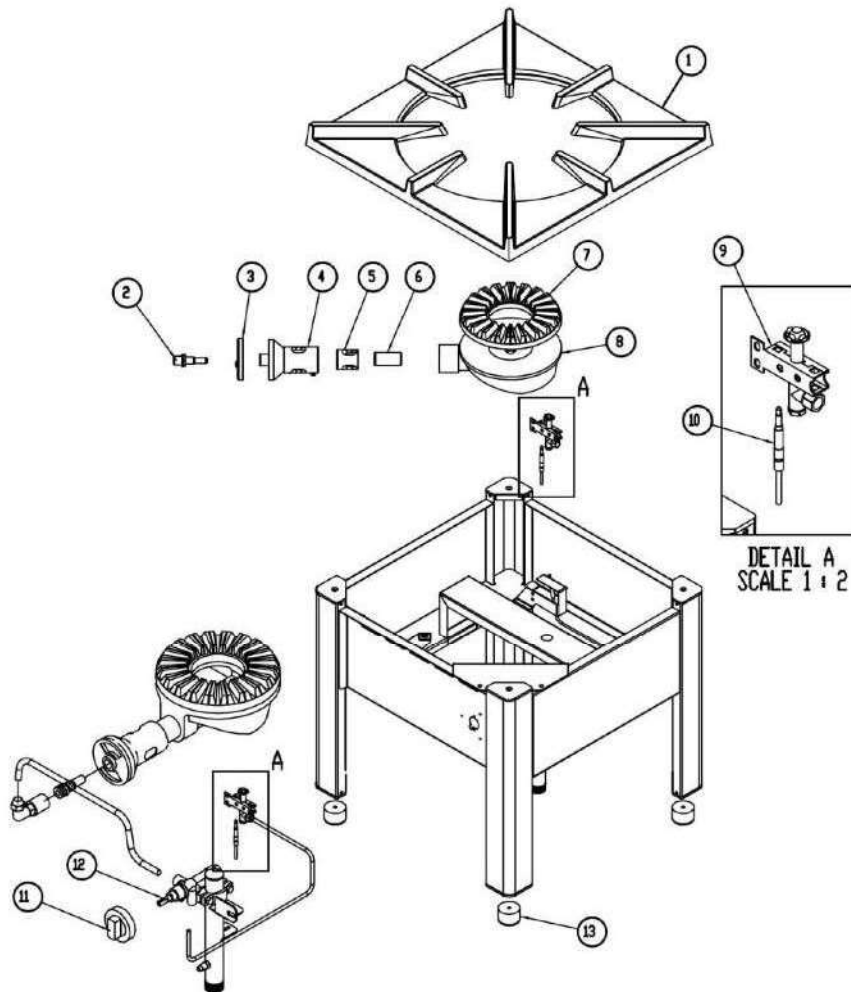

3.4 Ersatzteil-Listen

Tabelle 5

NO	CODE	BAUTEIL	ANZAHL
1	GS.4004A	GRILL PLATE 500 x 500 x 40	1
2	GS.283D	NOZZLE JUMBO BURNER D-1.80	1
	GS.283E	NOZZLE JUMBO BURNER D-3.05	1
3	GS.4358C	PRIMARY AIR ADJUSTER PLATE	1
4	GS.4357B	AIR CHAMBER MIXING JUMBO BURNER	1
5	GS.2825A	AIR CHAMBER BUSH-ALUMINIUM	1
6	GS.2826B	AIR CHAMBER PIPR-ALUMINIUM	1
7	GS.4030	CAST IRON CAP NS.9001	1
8	GS.4023	BURNER NS 9001	1
9	GS.3851	BUNSEN PILOT 3F / 3H 0.20 LPG	1
10	GS.3895	THERMOCOUPLE 9x1 600mm	1
	GS.3602	ABS KNOB F/VALVE TOP	1
11	GS.3862	RING F/ABS KNOB	1
	GS.387D	GAS VALVE W/BRACKET & BYPASS SCREW	1
12	GS.1970	RUBBER PAD 1.5"x 27	4