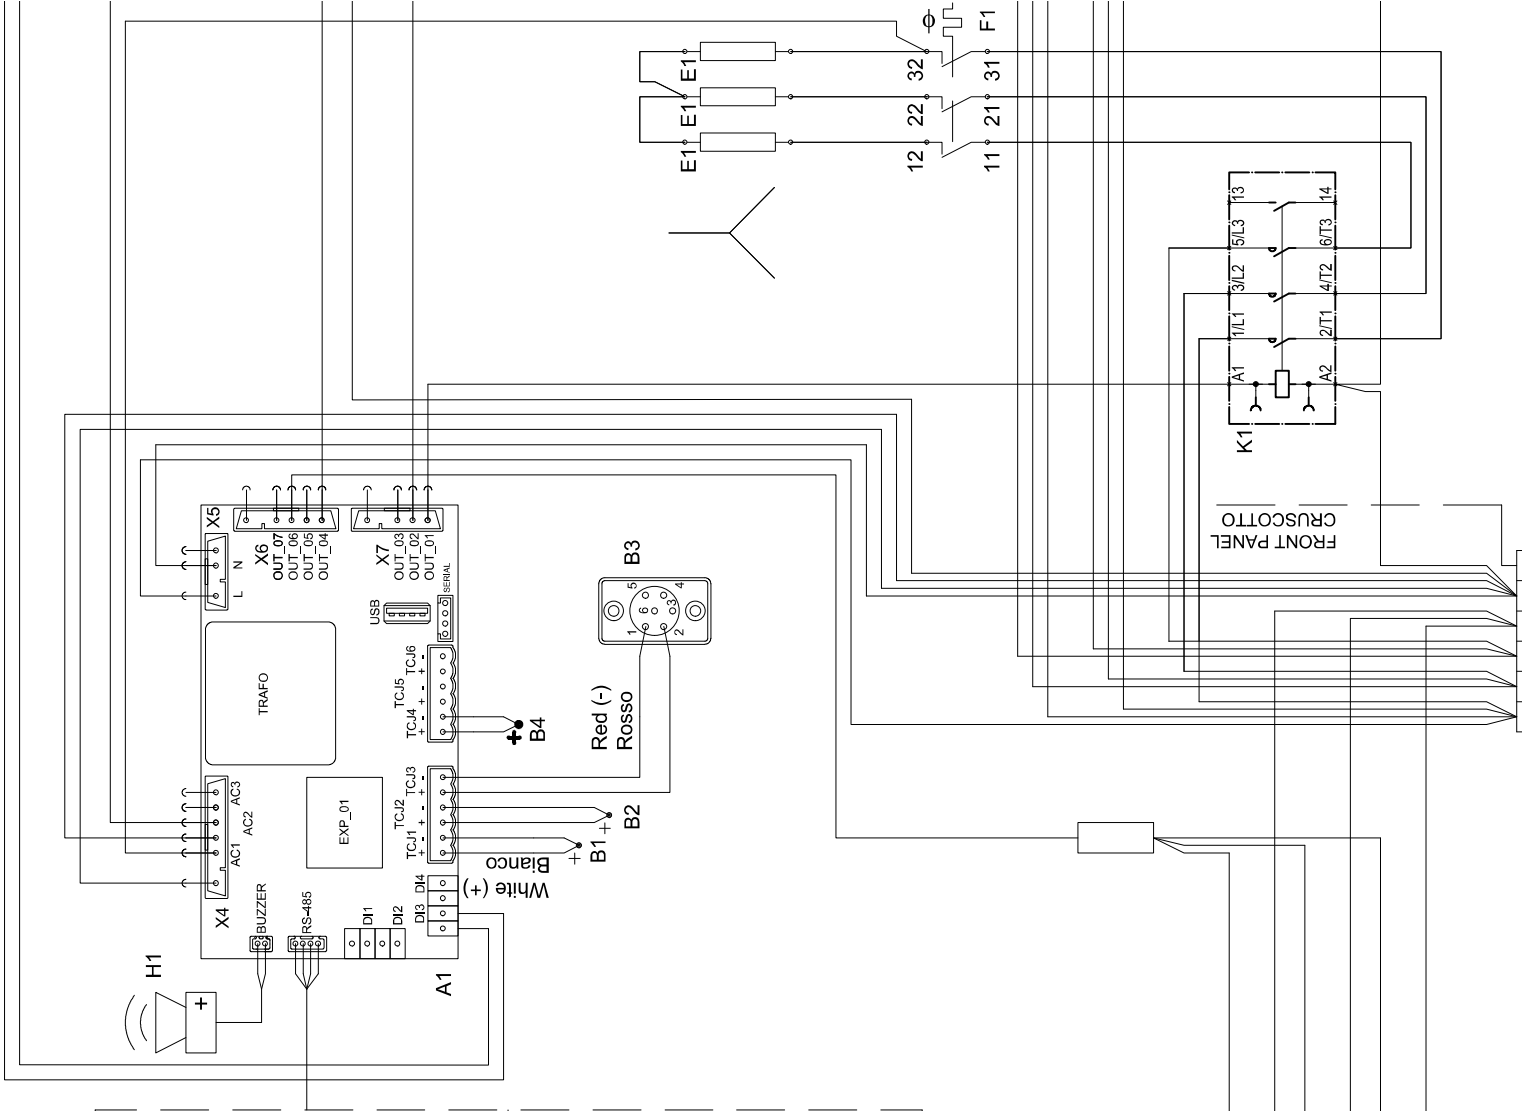

# SCHALTPLAN

KBS Gastrotechnik GmbH – Schoßbergstraße 26 – 65201 Wiesbaden

ref	Power control board	Scheda controllo potenza
A1	Power control board	Scheda controllo potenza
A2	Display control board	Scheda display