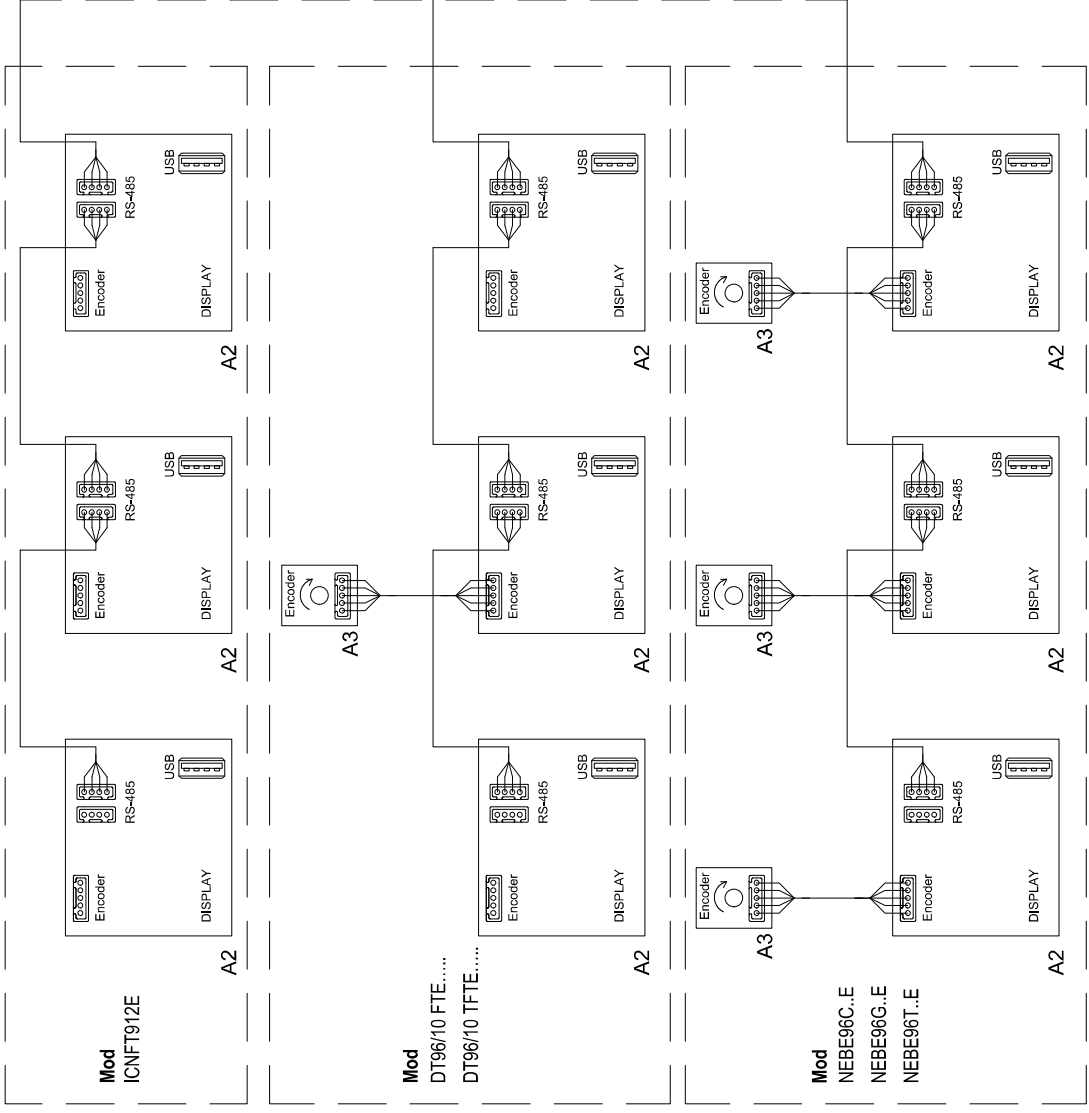

# SCHALTPLAN

KBS Gastrotechnik GmbH – Schoßbergstraße 26 – 65201 Wiesbaden

ref	Power control board	Scheda controllo potenza
A1	Power control board	Scheda controllo potenza
A2	Display control board	Scheda display